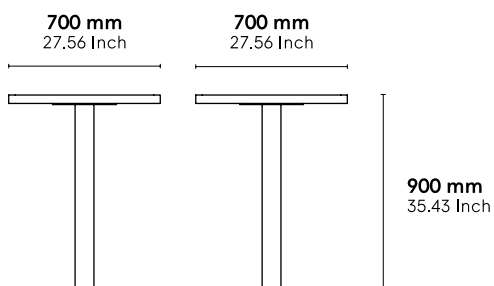

Emea Bistrot Table

900 x 700 x 700 mm

Design by Iratzoki Lizaso

The Emea bistrot table has a central metal leg covered in solid oak. The top can be round or square, available in several sizes.

CATEGORY:

Tables

ENVIRONMENT:

Indoor

APPLICATIONS:

- CHR
- Public
- Office

WEIGHT: 30,7 kg

MATERIALS:

Top in 38mm multi-ply + 4 underpads solid cuts miter, oak veneer 2 sides. Bistrot: metal legs covered in oak

MADE TO ORDER: Finishes page 2

ACCESSORIES: No

ASSEMBLED PRODUCT: Yes

REMOVABLE PRODUCT: No

CLEANING AND CARE INSTRUCTIONS:

Dry cloth. To avoid aerosol and spray products with silicone.

DOWNLOADS:

3D and 2D files are available at alki.fr – images bank section.

DIMENSIONS :

Non contractual document - modifiable without previous notice.