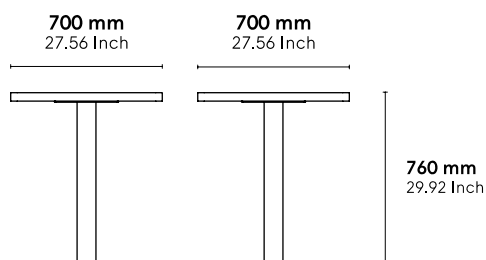

Emea Bistrot Table

760 x 700 x 700 mm

Design by Iratzoki Lizaso

The Emea bistrot table has a central metal leg covered in solid oak. The top can be round or square, available in several sizes.

CATEGORY:

Tables

ENVIRONMENT:

Indoor

APPLICATIONS:

- CHR
- Public
- Office

WEIGHT: 30 kg

MATERIALS:

Top in 38mm multi-ply + 4 underpads solid cuts miter, oak veneer 2 sides. Bistrot: metal legs covered in oak

MADE TO ORDER: Finishes page 2

ACCESSORIES: No

ASSEMBLED PRODUCT: Yes

REMOVABLE PRODUCT: No

CLEANING AND CARE INSTRUCTIONS:

Dry cloth. To avoid aerosol and spray products with silicone.

DOWNLOADS:

3D and 2D files are available at alki.fr – images bank section.

DIMENSIONS :

Non contractual document - modifiable without previous notice.