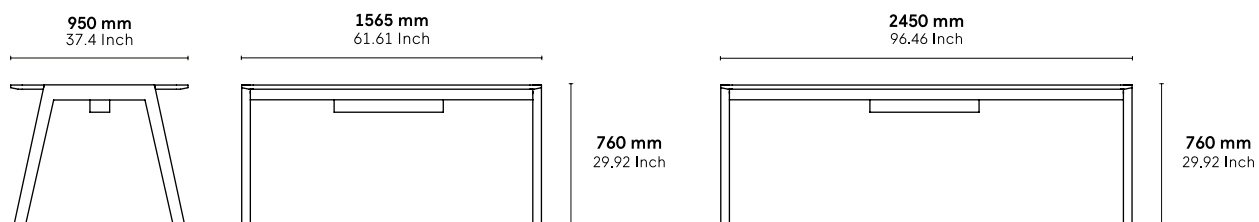

CONFIGURATE YOUR BENCH :

Non contractual document - modifiable without previous notice.