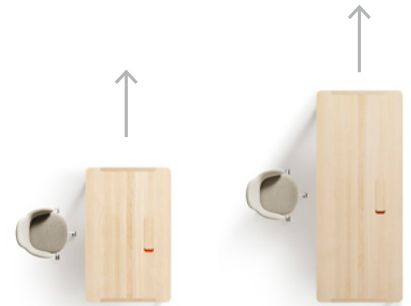

# Heldu Bench table

Design by Iratzoki Lizaso

760 x 1565 / 2450 x 950 mm

The Heldu range is available to furnish office spaces. Different modules of table surfaces can be joined together to create a variable length platform. Mobile partitions enable workstations to be laid out quickly according to working requirements.

The Heldu range is available to furnish office spaces. Different modules of table surfaces can be joined together to create a variable length platform. Solid oak construction. Solid oak top (3 ply, 22 mm thickness) Single Cable Passing System located in center. L 400 x P 110 x Depth of cable passing system, 85 mm. Bracket cable metal channel under tray - 3 pcs. Protective hat in oak and leather