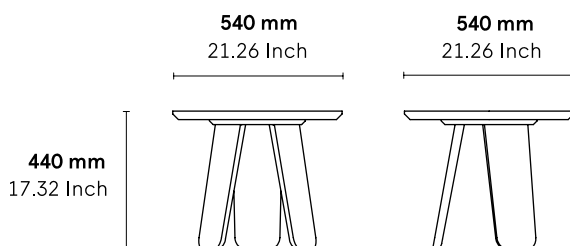

DIMENSIONS :

Non contractual document - modifiable without previous notice.