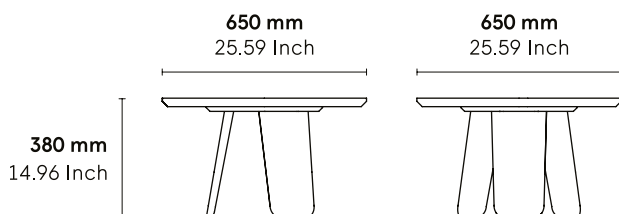

DIMENSIONS :

Non contractual document - modifiable without previous notice.