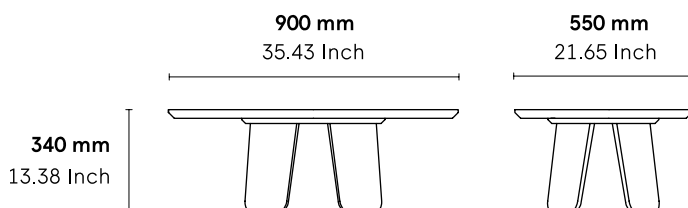

DIMENSIONS :

Non contractual document - modifiable without previous notice.