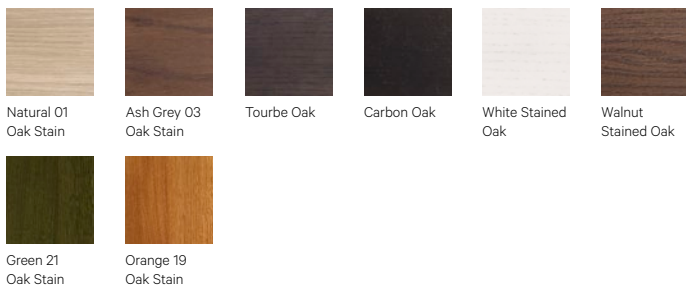

DOWNLOADS:

3D and 2D files are available at alki.fr – images bank section.

DIMENSIONS :

Finishes

Wood

Eco Leather

G1: Toronto | G2: Palma NF

Leather