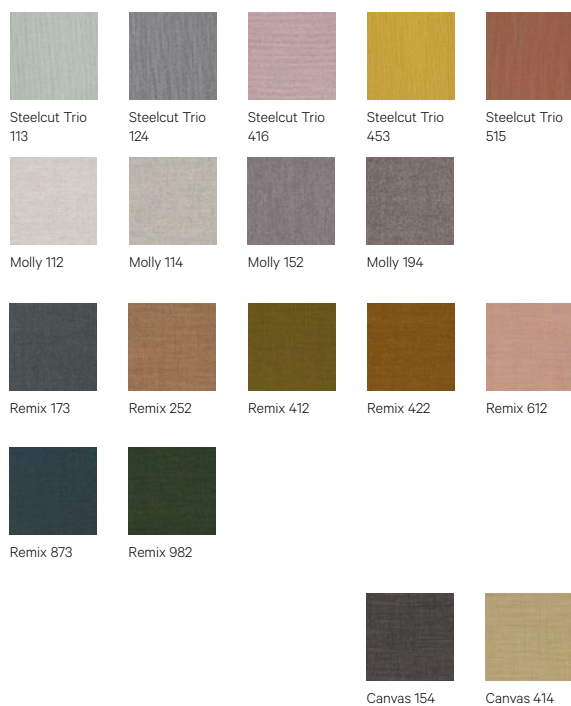

G4: Gracia

Fabrics by Gabriel

G1: Europost, Crisp, Capture, Focus | G2: Morph | G3: Luna, Focus M.

Fabrics by Kvadrat

G1: Remix | G2: Molly, Canvas | G3: Steelcut Trio

Kuskoa Collection

Design by Jean Louis Iratzoki