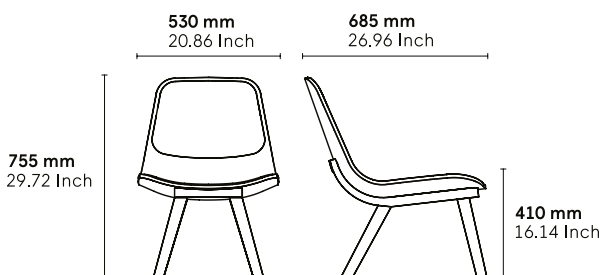

CATEGORY:

Lounge

ENVIRONMENT:

Indoor

APLICATIONS:

- CHR
- Public
- Office

WEIGHT: 15 kg

MATERIALS:

DOWNLOADS:

3D and 2D files are available at alki.fr – images bank section.

DIMENSIONS :

Finishes

Wood

Eco Leather

G1: Toronto | G2: Palma NF

Leather