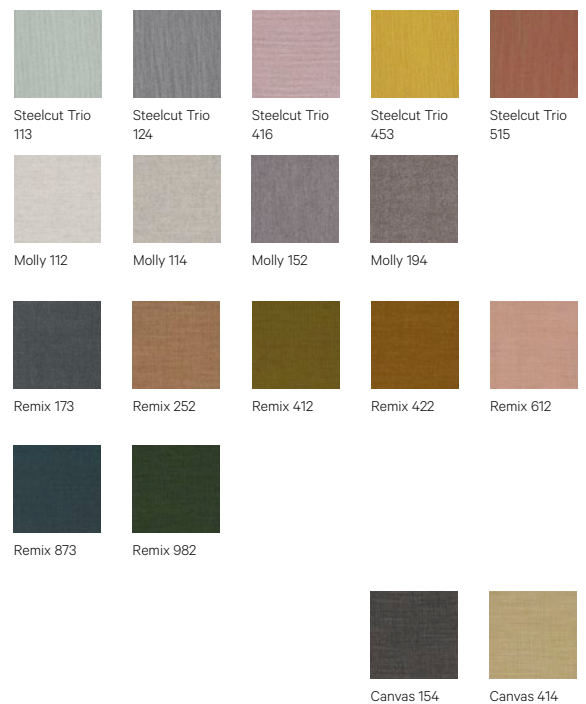

Fabrics by Gabriel

G1: Europost, Crisp, Capture, Focus | G2: Morph | G3: Luna, Focus M.

Fabrics by Kvadrat

G1: Remix | G2: Molly, Canvas | G3: Steelcut Trio

SEATING

Chairs

Lounge Chairs

Chairs