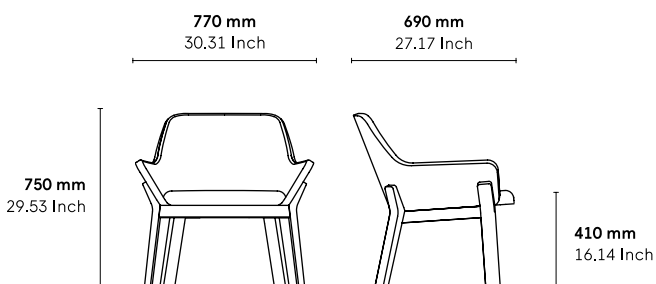

DIMENSIONS :

Non contractual document - modifiable without previous notice.