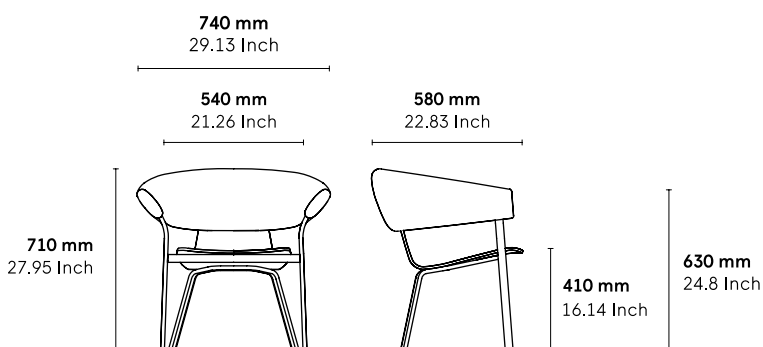

DIMENSIONS :

Non contractual document - modifiable without previous notice.