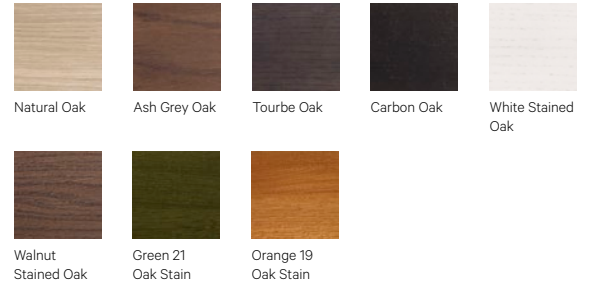

# Finishes

## Fenix

White 0032

Black 0720

## Metal Frames

Black RAL 9004

White RAL 9010

Green RAL 6020

Orange RAL 8001

Oxide RT 8102

Hot Grey EWA02

## Wood

Natural Oak

Ash Grey Oak

Tourbe Oak

Carbon Oak

White Stained Oak

Walnut Stained Oak

Green 21 Oak Stain