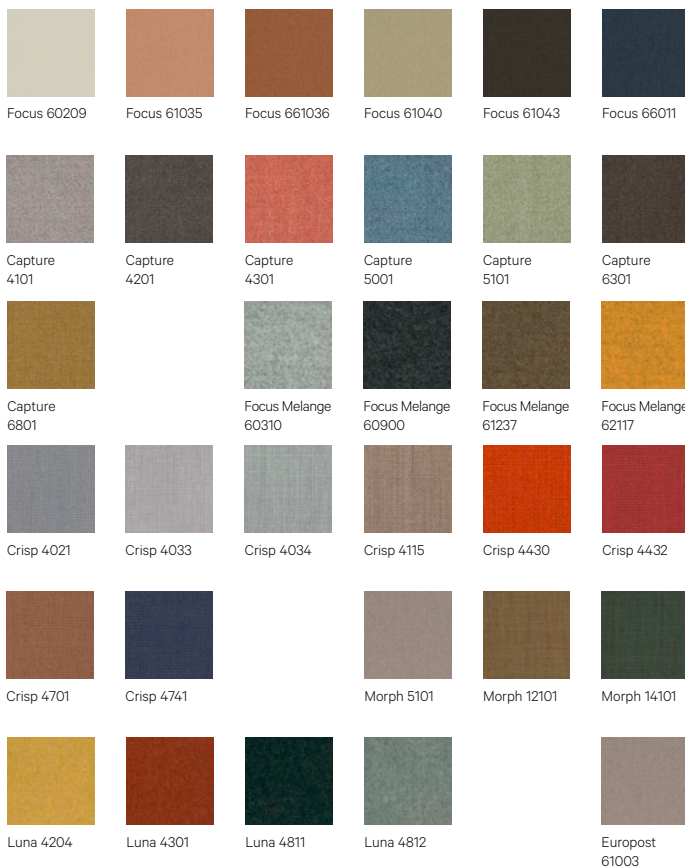

## Wood

Natural Oak

Ash Grey Oak

Tourbe Oak

Carbon Oak

White Stained Oak

Walnut Stained Oak

Green 21 Oak Stain

## Leather

G4: Gracia

Gracia 117

Gracia 902

Gracia 903

Gracia 908

Gracia 911

Gracia 913

Gracia 925

Gracia 930

Gracia 942

Gracia 943

Gracia 945

Gracia 1967

Gracia 1920

## Fabrics by Gabriel

G1: Europost, Crisp, Capture, Focus | G2: Morph | G3: Luna, Focus M.

Focus 60209

Focus 61035

Focus 661036

Focus 61040

Focus 61043

Focus 66011