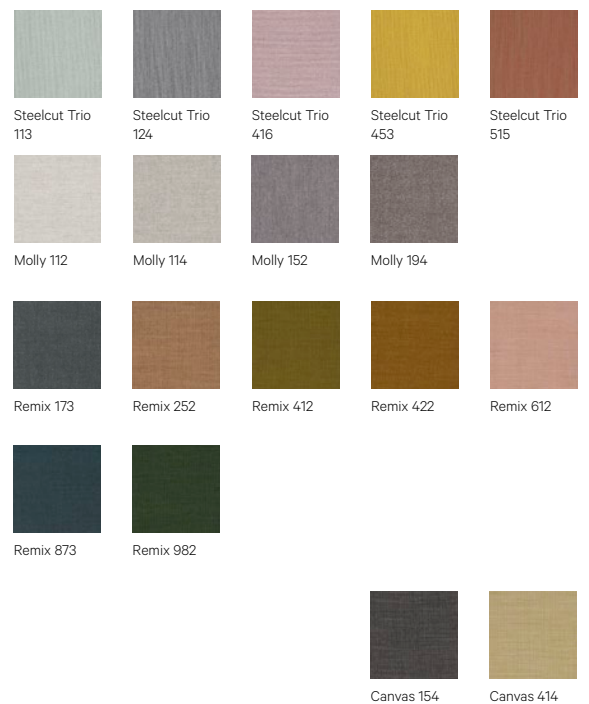

Fabrics by Kvadrat

G1: Remix | G2: Molly, Canvas | G3: Steelcut Trio

Steelcut Trio 113

Steelcut Trio 124

Steelcut Trio 416

Steelcut Trio 453

Steelcut Trio 515

Molly 112

Molly 114

Molly 152

Molly 194

Remix 173

Remix 252

Remix 412

Remix 422

Remix 612

Remix 873

Remix 982

Canvas 154

Canvas 414