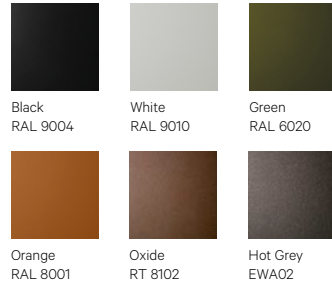

# Finishes

## Fenix

White 0032

Black 0720

## Metal Frames

Black RAL 9004

White RAL 9010

Green RAL 6020

Orange RAL 8001

Oxide RT 8102

Hot Grey EWA02

## Wood

Natural Oak

Ash Grey Oak

Tourbe Oak

Carbon Oak

White Stained Oak

Walnut Stained Oak

Green 21 Oak Stain