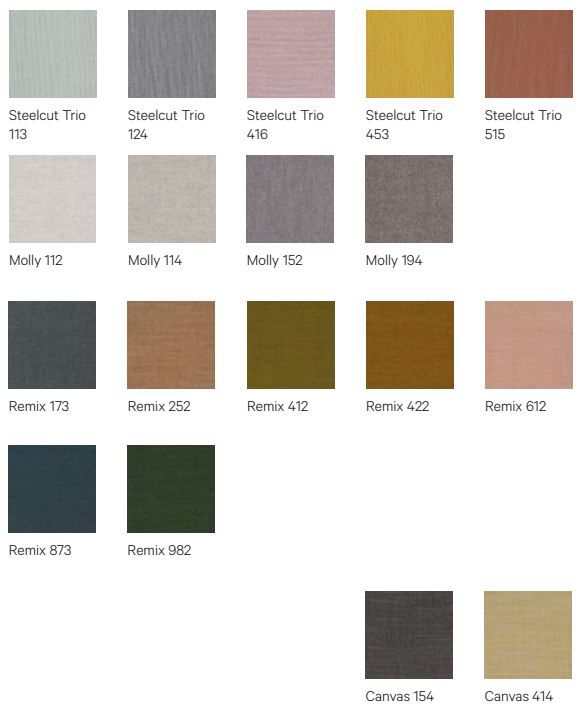

Fabrics by Kvadrat

G1: Remix | G2: Molly, Canvas | G3: Steelcut Trio