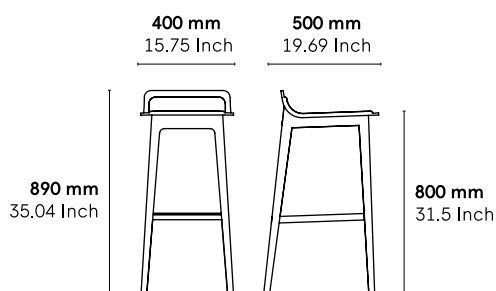

CATEGORY:

Stool

ENVIRONMENT:

Indoor

APPLICATIONS:

- CHR
- Public
- Office

WEIGHT: 6 kg

MATERIALS:

Solid oak construction.

Seat in plywood upholstered in fabric, eco-leather and leather

Natural felt (4 mm thickness)

Foot rest with stainless edge. Felt glides.

IN OPTION: CMHR foam (non fire)

MADE TO ORDER: Finishes and upholsteries, page 2

SPARE PARTS:

Felt glides recommended for all types of flooring. Possibility to change for slide glides in case carpet floors.

ACCESSORIES: No

ASSEMBLED PRODUCT: Yes

COM UPHOLSTERY:

Upon request and under alki's confirmation.

- **Laia front upholstery:** COM 0,80 x 1,40 mts / 3 stools
  COL 5m² / 6 stools
- **Laia front & back upholstery:** COM 1,60 x 1,40 mts / 3 stools
  COL 5m² / 3 stools

CLEANING AND CARE INSTRUCTIONS:

Dry cloth. To avoid aerosol and spray products with silicone. For upholstery versions please find cleaning instructions for selected fabric at kvadrat.dk, gabriel.dk, anticcuir.com and hornschurch.com

DOWNLOADS:

3D and 2D files are available at alki.fr – images bank section.

CERTIFICATES AND SUSTAINABILITY:

European standard: UNE-EN 16139:2013 / Niveau L2, extreme use

DIMENSIONS :

Non contractual document - modifiable without previous notice.