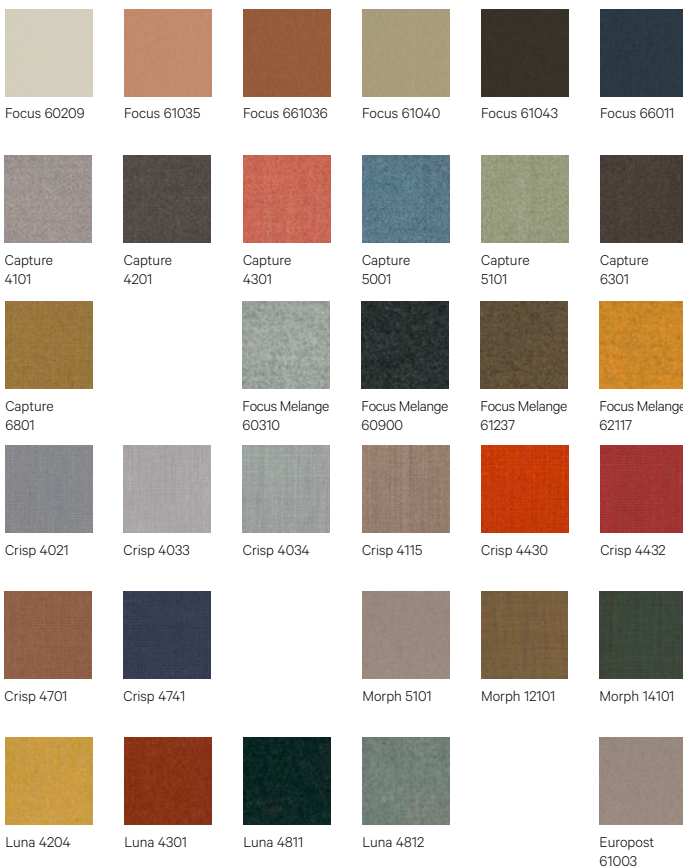

Fabrics by Gabriel

G1: Europost, Crisp, Capture, Focus | G2: Morph | G3: Luna, Focus M.