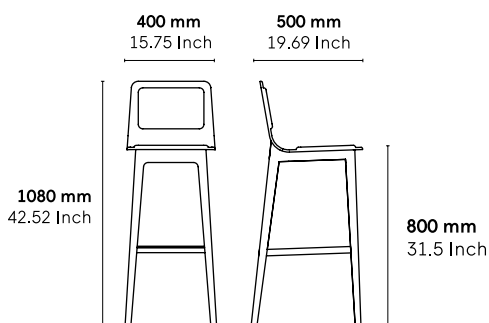

CATEGORY:

Stool

ENVIRONMENT:

Indoor

APPLICATIONS:

- CHR
- Public
- Office

WEIGHT: 7 kg

MATERIALS:

Solid oak construction.

Seat in plywood upholstered in fabric, eco-leather and leather

Natural felt (4 mm thickness)

Foot rest with stainless edge. Felt glides.

IN OPTION: CMHR foam (non fire)

MADE TO ORDER: Finishes and upholsteries, page 2

SPARE PARTS:

Felt glides recommended for all types of flooring. Possibility to change for slide glides in case carpet floors.

ACCESSORIES: No

ASSEMBLED PRODUCT: Yes

COM UPHOLSTERY:

Upon request and under alki's confirmation.

- **Laia front upholstery:** COM 0,80 x 1,40 mts / 3 stools
  COL 5m² / 6 stools
- **Laia front & back upholstery:** COM 1,60 x 1,40 mts / 3 stools
  COL 5m² / 3 stools

CLEANING AND CARE INSTRUCTIONS:

Dry cloth. To avoid aerosol and spray products with silicone. For upholstery versions please find cleaning instructions for selected fabric at kvadrat.dk, gabriel.dk, anticcuir.com and hornschurch.com

DOWNLOADS:

3D and 2D files are available at alki.fr – images bank section.

CERTIFICATES AND SUSTAINABILITY:

European standard: UNE-EN 16139:2013 / Niveau L2, extreme use

DIMENSIONS :

Non contractual document - modifiable without previous notice.