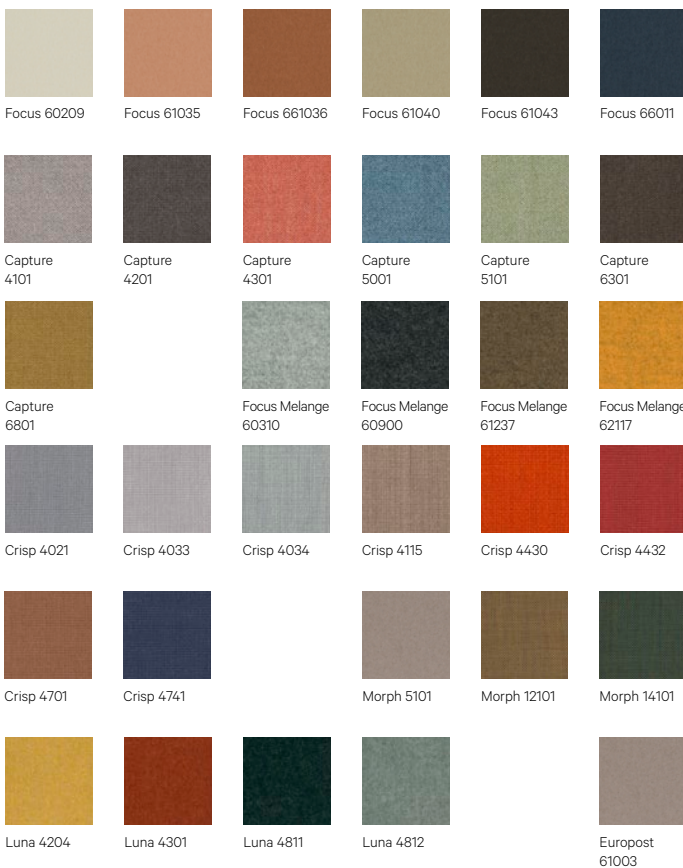

Finishes

Wood

Eco Leather

G1: Toronto | G2: Palma NF

Fabrics by Gabriel

G1: Europost, Crisp, Capture, Focus | G2: Morph | G3: Luna, Focus M.

Natural Wool Felt

Leather