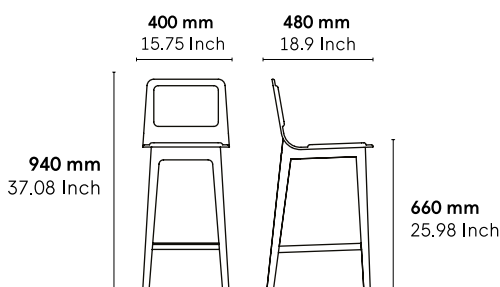

CATEGORY:

Stool

ENVIRONMENT:

Indoor

APPLICATIONS:

- CHR
- Public
- Office

WEIGHT: 6,6 kg

MATERIALS:

Solid oak construction.

Seat in plywood upholstered in fabric, eco-leather and leather

Natural felt (4 mm thickness)

Foot rest with stainless edge. Felt glides.

IN OPTION: CMHR foam (non fire)

MADE TO ORDER: Finishes and upholsteries, page 2

SPARE PARTS:

Felt glides recommended for all types of flooring. Possibility to change for slide glides in case carpet floors.

ACCESSORIES: No

ASSEMBLED PRODUCT: Yes

COM UPHOLSTERY:

Upon request and under alki's confirmation.

- **Laia front upholstery:** COM 0,80 x 1,40 mts / 3 stools
  COL 5m² / 6 stools
- **Laia front & back upholstery:** COM 1,60 x 1,40 mts / 3 stools
  COL 5m² / 3 stools

CLEANING AND CARE INSTRUCTIONS:

Dry cloth. To avoid aerosol and spray products with silicone. For upholstery versions please find cleaning instructions for selected fabric at kvadrat.dk, gabriel.dk, anticcuir.com and hornschurch.com

DOWNLOADS:

3D and 2D files are available at alki.fr – images bank section.

CERTIFICATES AND SUSTAINABILITY:

European standard: UNE-EN 16139:2013 / Niveau L2, extreme use

DIMENSIONS :

Non contractual document - modifiable without previous notice.