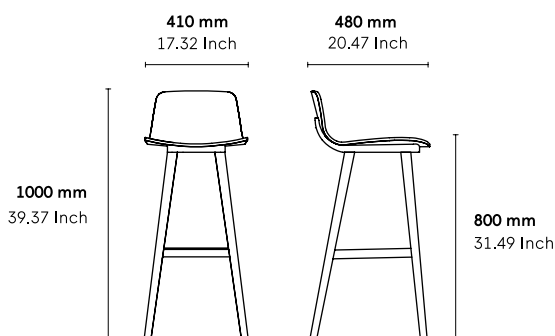

CATEGORY:
Stool

ENVIRONMENT:
Indoor

APPLICATIONS:
— CHR
— Public
— Office

WEIGHT: 6,4 kg

MATERIALS:
Solid oak construction. Seat in oak, brush valsain, upholstered in front side in fabric, eco-leather or leather. Or fully upholstered in fabric, eco-leather and leather. Felt glides. Foot rest with stainless edge.

IN OPTION: CMHR foam (non fire)

MADE TO ORDER: Finishes and upholsteries, page 2

SPARE PARTS:

Felt glides recommended for all types of flooring. Possibility to change for slide glides in case carpet floors.

ACCESSORIES: Non

ASSEMBLED PRODUCT: Yes

COM UPHOLSTERY:

Upon request and under alki's confirmation.

- Kuskoa front face: COM 0,70 x 1,40 mts / 3 stools
  COL 5m² / 8 stools
- Kuskoa front & back: COM 1,40 x 1,40 mts / 3 stools
  COL 5m² / 4 stools

CLEANING AND CARE INSTRUCTIONS:

Dry cloth. To avoid aerosol and spray products with silicone. For upholstery versions please find cleaning instructions for selected fabric at kvadrat.dk, gabriel.dk, anticcuir.com and hornschurch.com

DOWNLOADS:

3D and 2D files are available at alki.fr – images bank section.

CERTIFICATES AND SUSTAINABILITY:

European standard: UNE-EN 16139:2013 / Niveau L2, extreme use

DIMENSIONS :