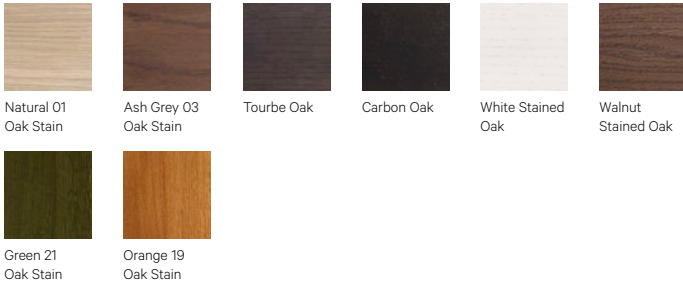

DOWNLOADS:

3D and 2D files are available at alki.fr – images bank section.

CERTIFICATES AND SUSTAINABILITY:

European standard: UNE-EN 16139:2013 / Niveau L2, extreme use

DIMENSIONS :

Finishes

Wood

Eco Leather