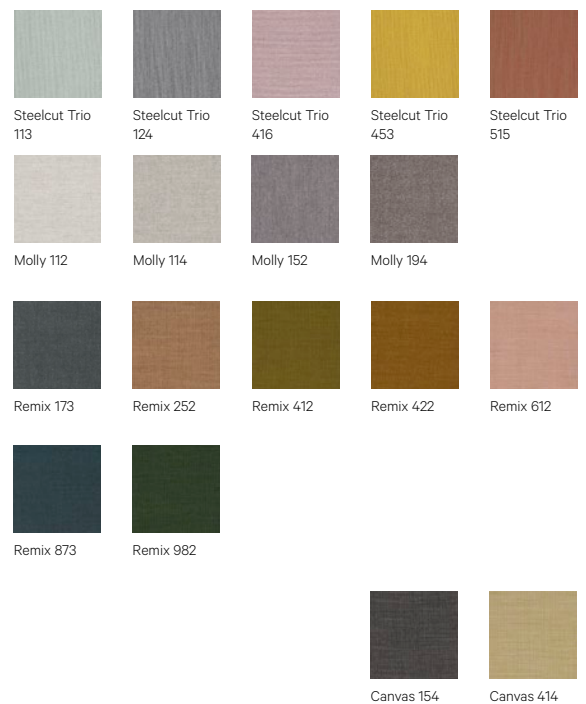

G1: Toronto | G2: Palma NF

Leather

G4: Gracia

Fabrics by Gabriel

G1: Europost, Crisp, Capture, Focus | G2: Morph | G3: Luna, Focus M.

Fabrics by Kvadrat

G1: Remix | G2: Molly, Canvas | G3: Steelcut Trio

Kuskoa Collection