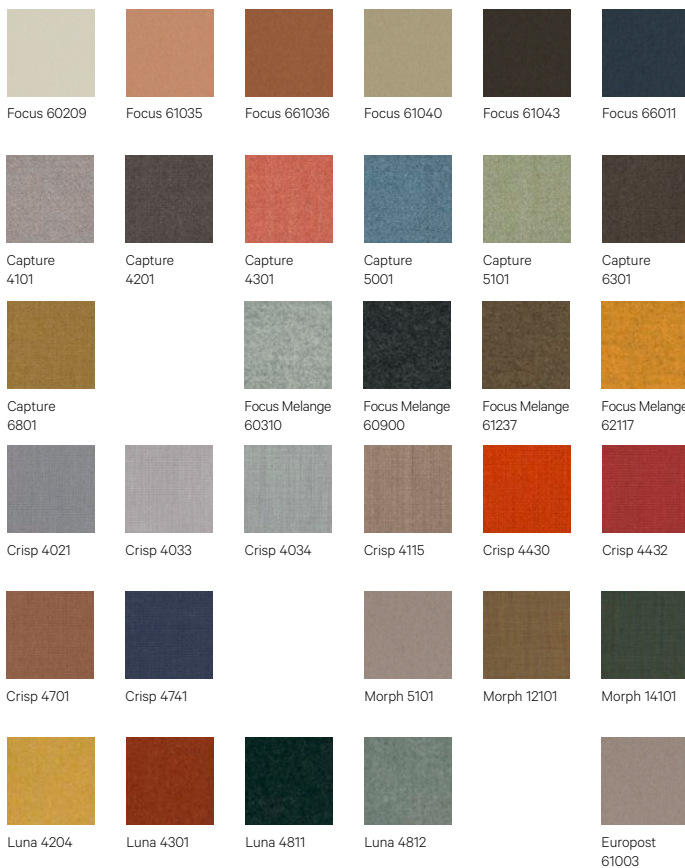

G1: Toronto | G2: Palma NF

Leather

G4: Gracia

Fabrics by Gabriel

G1: Europost, Crisp, Capture, Focus | G2: Morph | G3: Luna, Focus M.

Fabrics by Kvadrat

G1: Remix | G2: Molly, Canvas | G3: Steelcut Trio

Kuskoa Collection