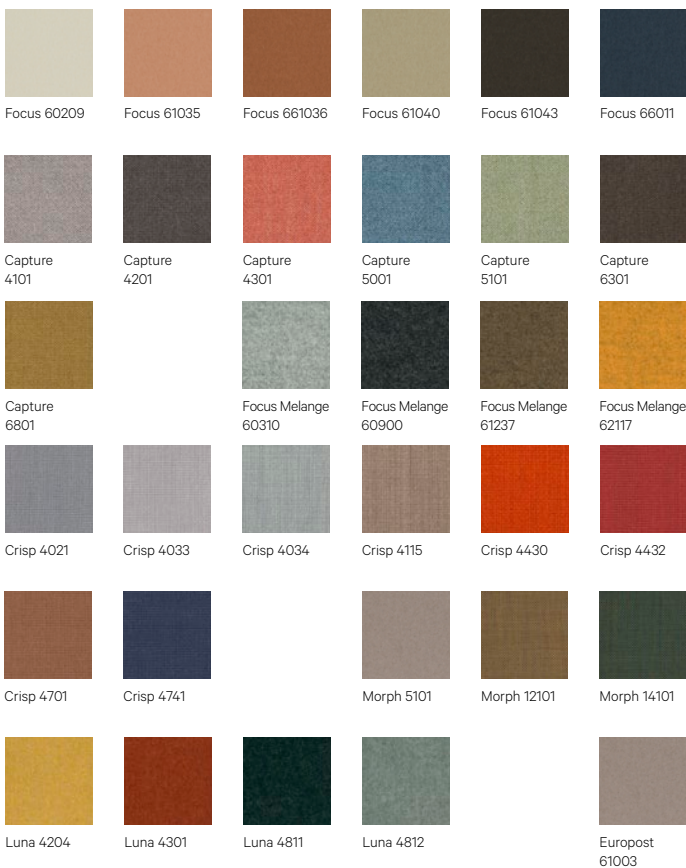

Fabrics by Gabriel

G1: Europost, Crisp, Capture, Focus | G2: Morph | G3: Luna, Focus M.