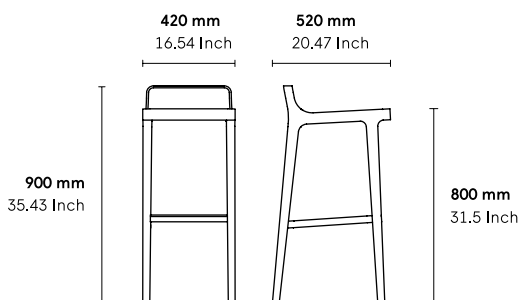

CATEGORY:

Stool

ENVIRONMENT:

Indoor

APPLICATIONS:

- CHR
- Public
- Office

WEIGHT: 5,3 kg

MATERIALS:

DOWNLOADS:

3D and 2D files are available at alki.fr – images bank section.

DIMENSIONS :

Non contractual document - modifiable without previous notice.

Finishes

Wood

Leather

G4: Gracia