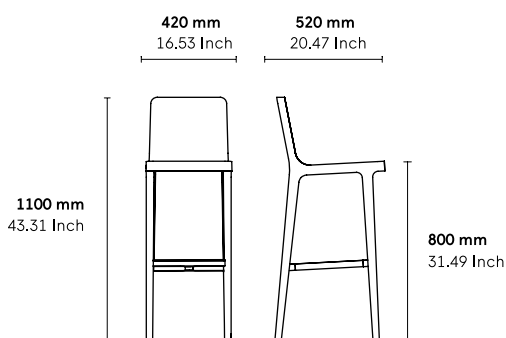

DIMENSIONS :

Non contractual document - modifiable without previous notice.