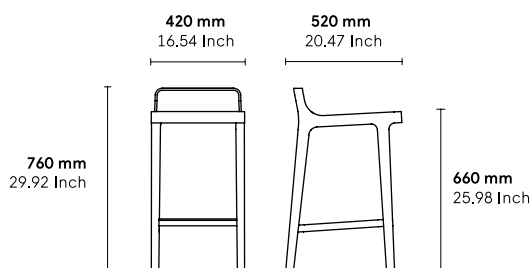

Emea stool low back

Design by Jean Louis Iratzoki

The Emea collection, featuring oak wood, showcases the company's technical expertise. An archetypical chair if there ever was one, this piece requires all the skills of the Alki team in terms of craftsmanship, assembly and precision. It is a perfect illustration of the idea of solid wood. Its different components appear to be carved from a single block.

CATEGORY:
Stool

ENVIRONMENT:
Indoor

APPLICATIONS:
— CHR
— Public
— Office

WEIGHT: 4,9 kg

MATERIALS:
Solid oak structure.

Seat and back in beech plywood, and oak veneer (2 faces) or front with foam covered with leather or fabric*. Foot rest with stainless edge.

* Eco-leather upholstery not available. Felt glides

IN OPTION: CMHR foam (non fire)

MADE TO ORDER: Finishes and upholsteries, page 2

SPARE PARTS:

Felt glides recommended for all types of flooring. Possibility to change for slide glides in case carpet floors.

ACCESSORIES: No

ASSEMBLED PRODUCT: Yes

COM UPHOLSTERY:

Upon request and under alki's confirmation.

COM 0,70 x 1,40 mts / 3 stools

COL 5m² / 8 stools

CLEANING AND CARE INSTRUCTIONS:

Dry cloth. To avoid aerosol and spray products with silicone. For upholstery versions please find cleaning instructions for selected fabric at kvadrat.de, gabriel.dk, anticcuir.com and hornschurch.com

DOWNLOADS:

3D and 2D files are available at alki.fr – images bank section.

DIMENSIONS :

Non contractual document - modifiable without previous notice.