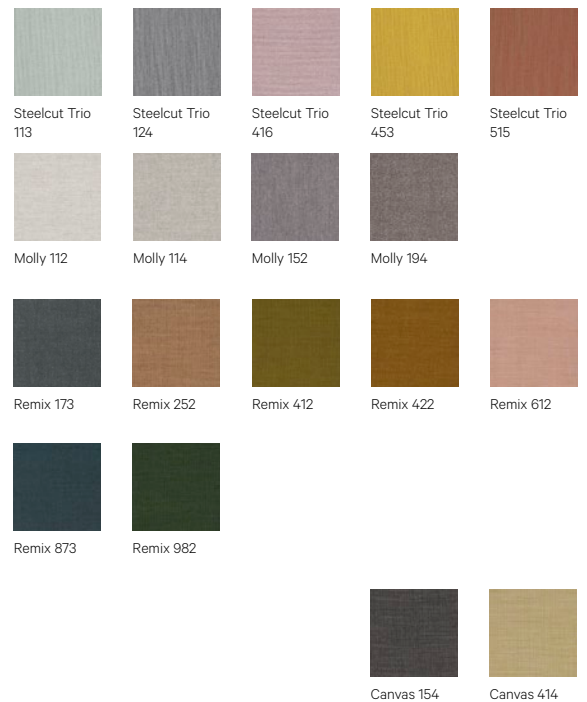

Fabrics by Kvadrat

G1: Remix | G2: Molly, Canvas | G3: Steelcut Trio