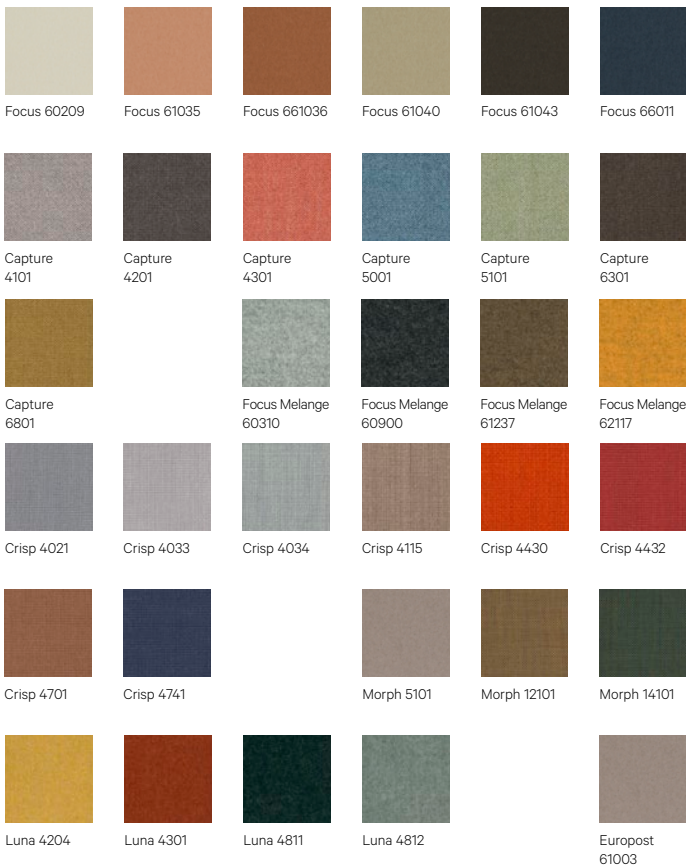

Fabrics by Gabriel

G1: Europost, Crisp, Capture, Focus | G2: Morph | G3: Luna, Focus M.