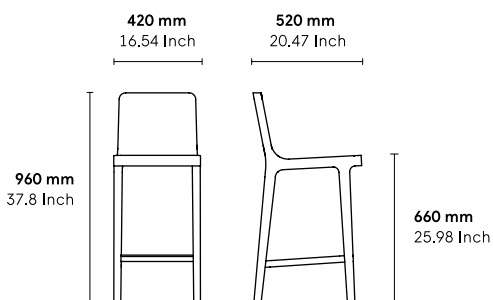

CATEGORY:

Stool

ENVIRONMENT:

Indoor

APPLICATIONS:

- CHR
- Public
- Office

WEIGHT: 4,9 kg

MATERIALS:

DOWNLOADS:

3D and 2D files are available at alki.fr – images bank section.

DIMENSIONS :

Non contractual document - modifiable without previous notice.

Finishes

Wood

Leather

G4: Gracia