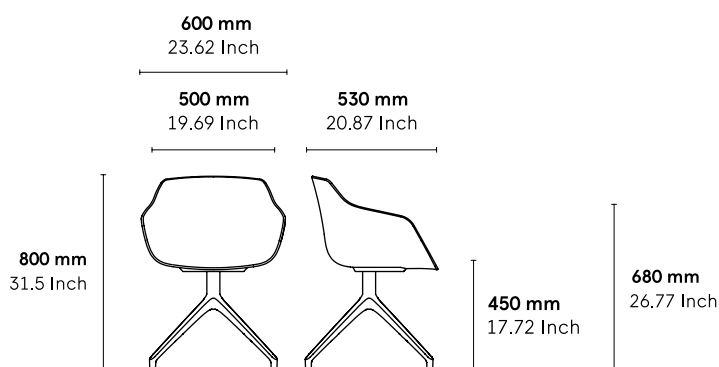

DIMENSIONS :

Non contractual document - modifiable without previous notice.