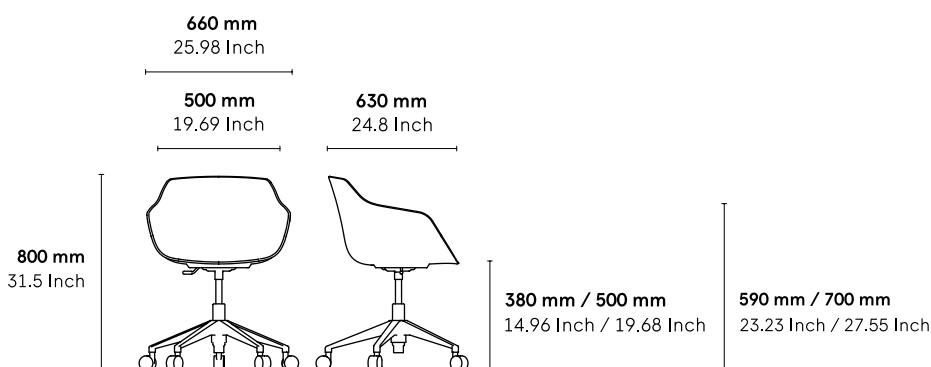

DIMENSIONS :

Non contractual document - modifiable without previous notice.