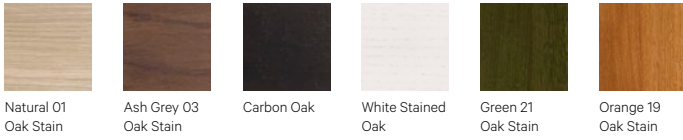

Finishes

Wood

Eco Leather

G1: Toronto | G2: Palma NF

Fabrics by Gabriel

G1: Europost, Crisp, Capture, Focus | G2: Morph | G3: Luna, Focus M.

Metal Frames

Leather