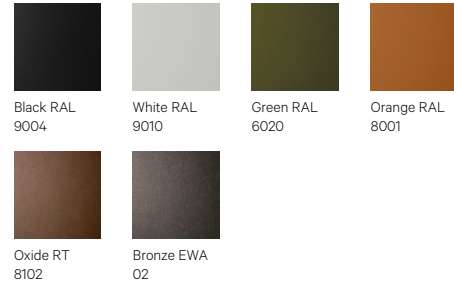

Finishes

Wood

Eco Leather

G1: Toronto | G2: Palma NF

Fabrics by Gabriel

G1: Europost, Crisp, Capture, Focus | G2: Morph | G3: Luna, Focus M.

Metal Frames

Leather