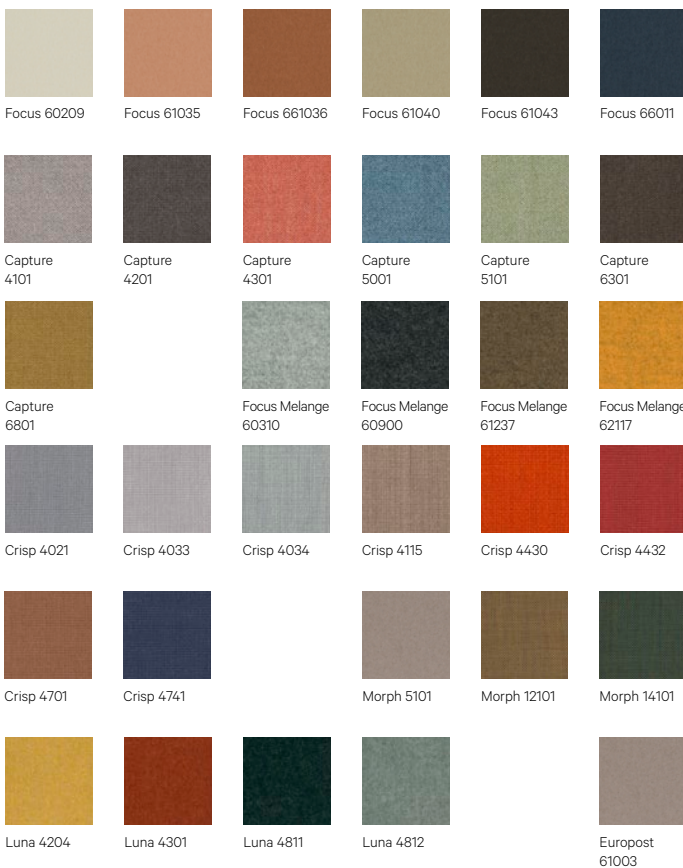

Finishes

Wood

Eco Leather

G1: Toronto | G2: Palma NF

Fabrics by Gabriel

G1: Europost, Crisp, Capture, Focus | G2: Morph | G3: Luna, Focus M.

Metal Frames

Leather