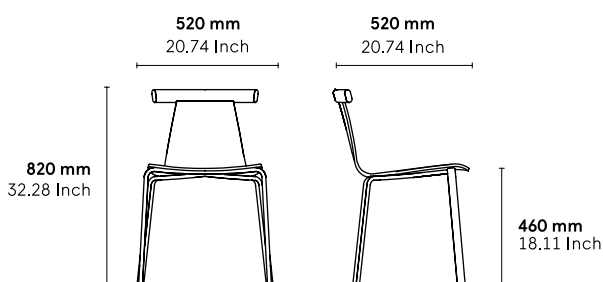

DIMENSIONS :

Non contractual document - modifiable without previous notice.