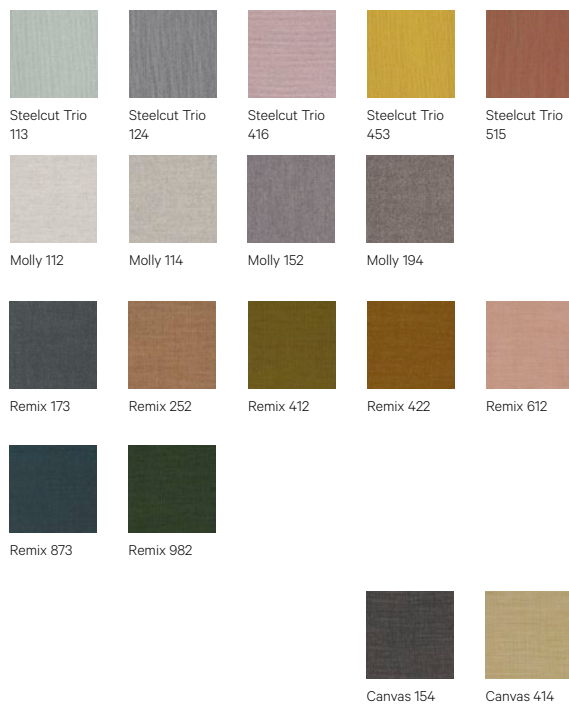

Fabrics by Kvadrat

G1: Remix | G2: Molly, Canvas | G3: Steelcut Trio