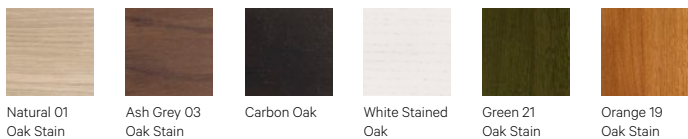

Finishes

Wood

Eco Leather

G1: Toronto | G2: Palma NF

Fabrics by Gabriel

G1: Europost, Crisp, Capture, Focus | G2: Morph | G3: Luna, Focus M.

Metal Frames

Leather