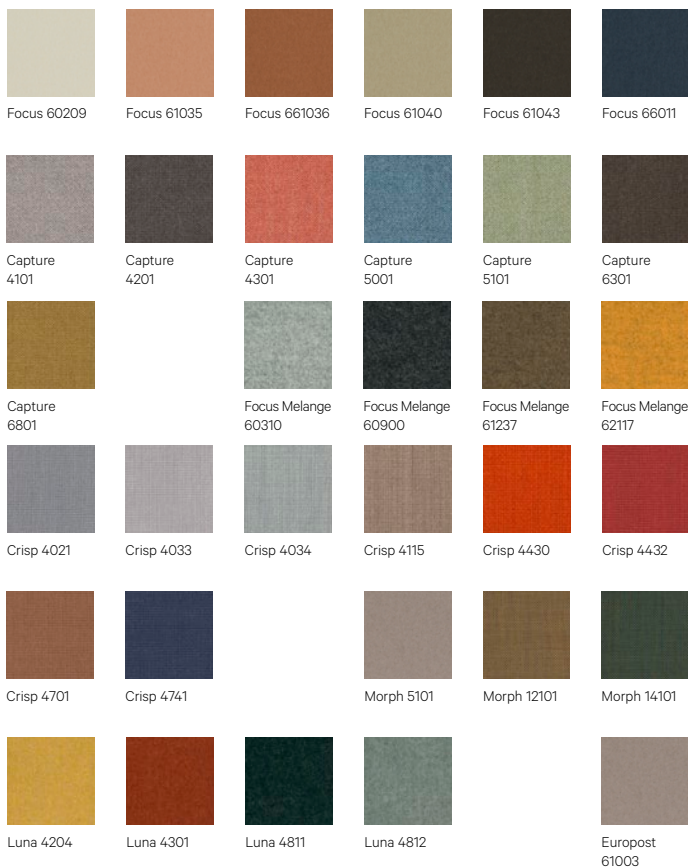

Finishes

Wood

Eco Leather

G1: Toronto | G2: Palma NF

Fabrics by Gabriel

G1: Europost, Crisp, Capture, Focus | G2: Morph | G3: Luna, Focus M.

Metal Frames

Leather