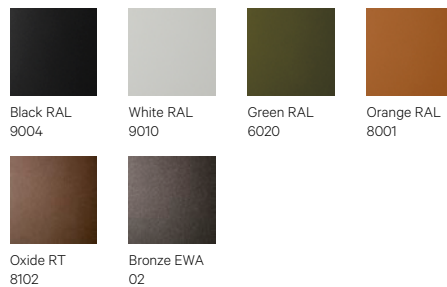

Finishes

Wood

Eco Leather

G1: Toronto | G2: Palma NF

Fabrics by Gabriel

G1: Europost, Crisp, Capture, Focus | G2: Morph | G3: Luna, Focus M.

Metal Frames

Leather