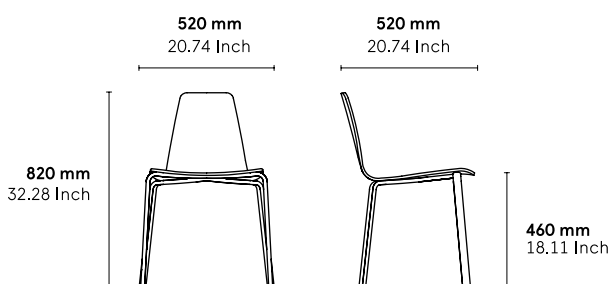

DIMENSIONS :

Non contractual document - modifiable without previous notice.