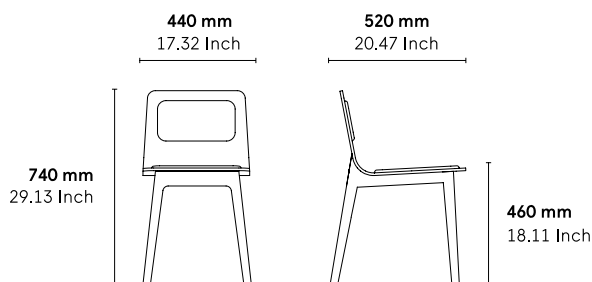

DOWNLOADS:
3D and DG files are available at alki.fr – images bank section.

CERTIFICATES AND SUSTAINABILITY:
European standard: UNE-EN 15377 Level 2 (equiv. 16139 Level 1)

DIMENSIONS :

Non contractual document - modifiable without previous notice.