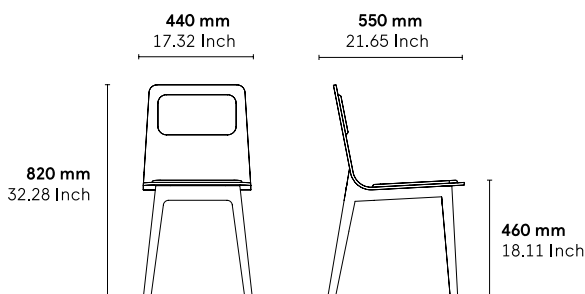

CATEGORY:
Chair

ENVIRONMENT:
Indoor

APPLICATIONS:
— CHR
— Public
— Office

WEIGHT: 6 kg

MATERIALS:
Solid oak construction. Seat in plywood upholstered in fabric, eco-leather and leather. Natural felt (4 mm thickness) Natural color Grey/Brown. Felt glides.
For Front and back in fabric: ONLY with Luna, Europost, Palma finishes.

IN OPTION: CMHR foam (non fire)

MADE TO ORDER: Finishes and upholsteries, page 2

SPARE PARTS:
Felt glides recommended for all types of flooring. Possibility to change for slide glides in case carpet floors.

ACCESSORIES: No

ASSEMBLED PRODUCT: Yes

COM UPHOLSTERY:
Upon request and under alki's confirmation.

- Laia front upholstery: COM 0,90 x 1,40 mts / 3 chairs
  COL 5m² / 6 chairs
- Laia front & back upholstery: COM 1.80 x 1,40 mts / 3 chairs
  COL 5m² / 3 chairs

CLEANING AND CARE INSTRUCTIONS:
Dry cloth. To avoid aerosol and spray products with silicone. For upholstery versions please find cleaning instructions for selected fabric at kvadrat.dk, gabriel.dk, anticcuir.com and hornschurch.com

DOWNLOADS:
3D and DG files are available at alki.fr – images bank section.

CERTIFICATES AND SUSTAINABILITY:
European standard: UNE-EN 15377 Level 2 (equiv. 16139 Level 1)

DIMENSIONS :

Non contractual document - modifiable without previous notice.