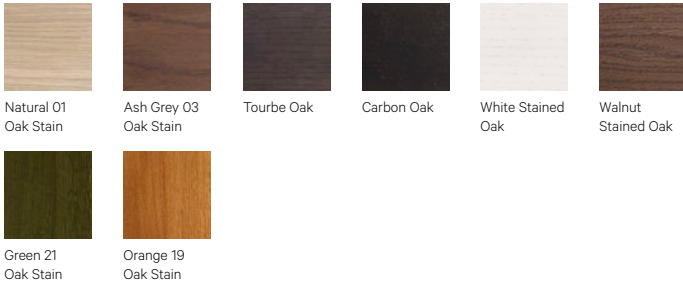

Finishes

Wood

Eco Leather

G1: Toronto | G2: Palma NF

Leather

G4: Gracia

Fabrics by Gabriel

G1: Europost, Crisp, Capture, Focus | G2: Morph | G3: Luna, Focus M.