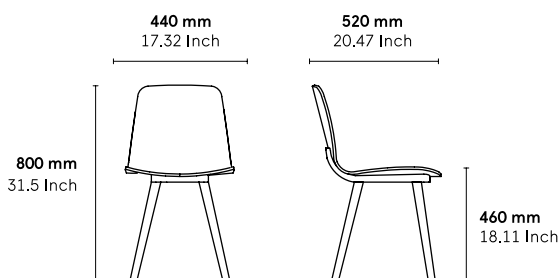

DIMENSIONS :

Non contractual document - modifiable without previous notice.