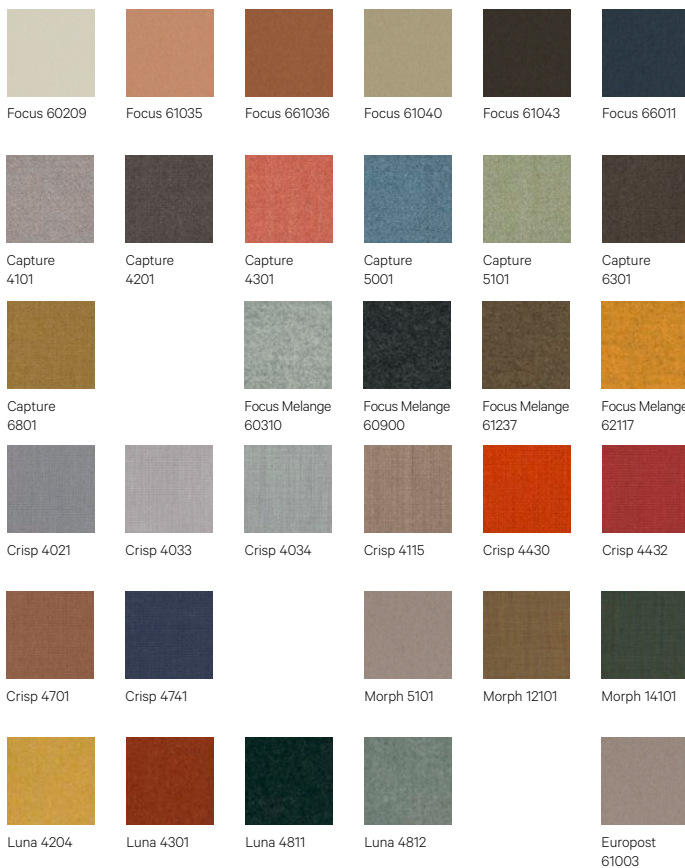

Finishes

Wood

Eco Leather

G1: Toronto | G2: Palma NF

Leather

G4: Gracia

Fabrics by Gabriel

G1: Europost, Crisp, Capture, Focus | G2: Morph | G3: Luna, Focus M.