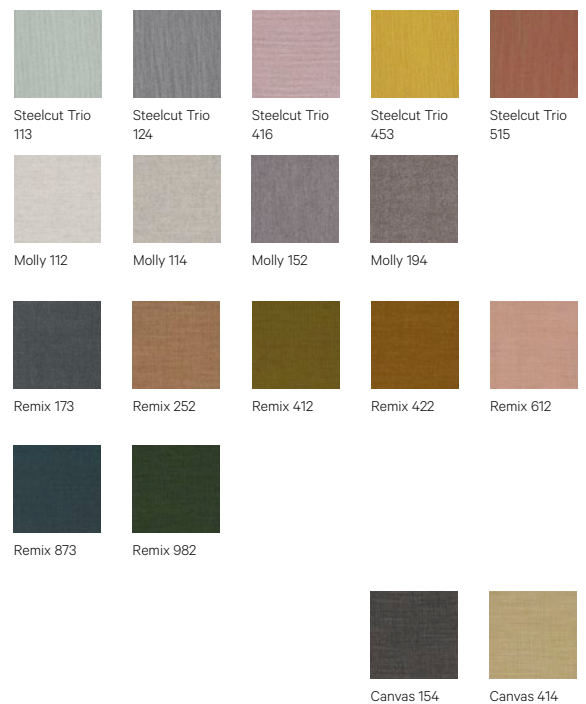

Leather

G4: Gracia

Fabrics by Gabriel

G1: Europost, Crisp, Capture, Focus | G2: Morph | G3: Luna, Focus M.

Fabrics by Kvadrat

G1: Remix | G2: Molly, Canvas | G3: Steelcut Trio

SEATING

Chairs