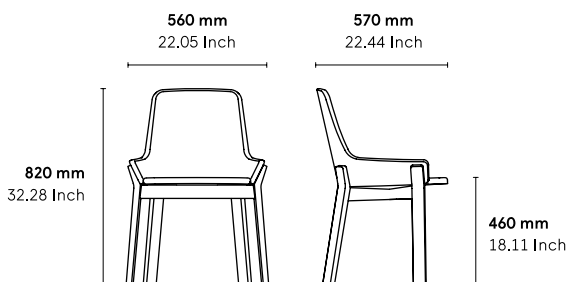

DIMENSIONS :

Non contractual document - modifiable without previous notice.