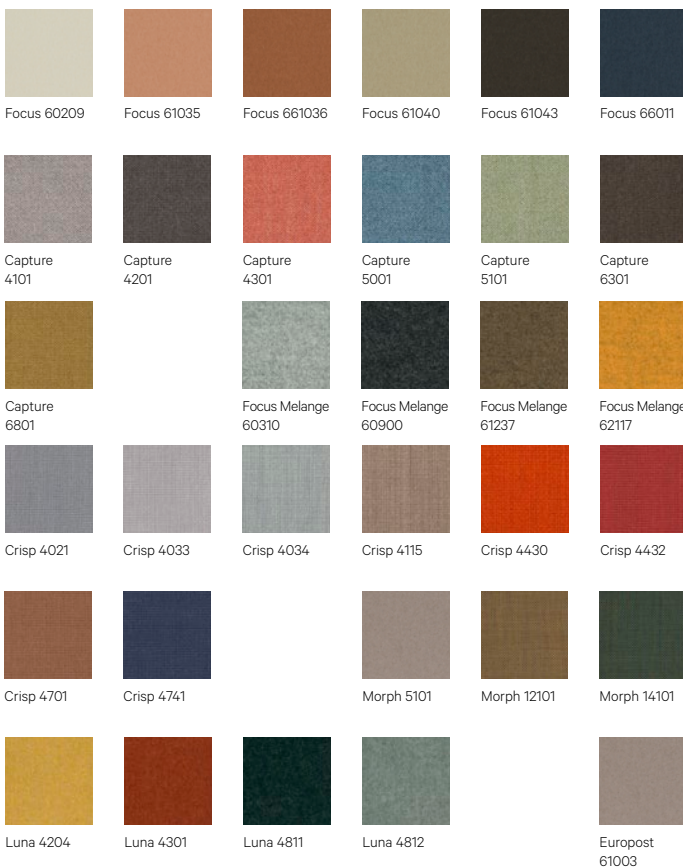

Finishes

Wood

Eco Leather

G1: Toronto | G2: Palma NF

Leather

G4: Gracia

Fabrics by Gabriel

G1: Europost, Crisp, Capture, Focus | G2: Morph | G3: Luna, Focus M.