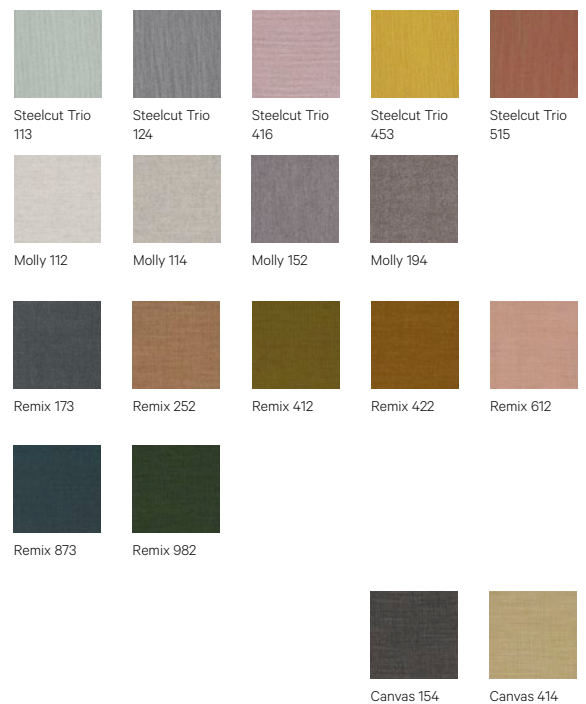

Fabrics by Kvadrat

G1: Remix | G2: Molly, Canvas | G3: Steelcut Trio