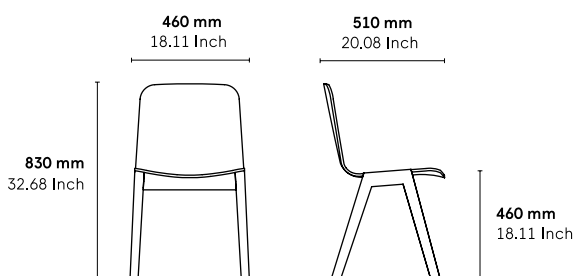

DIMENSIONS :

Non contractual document - modifiable without previous notice.