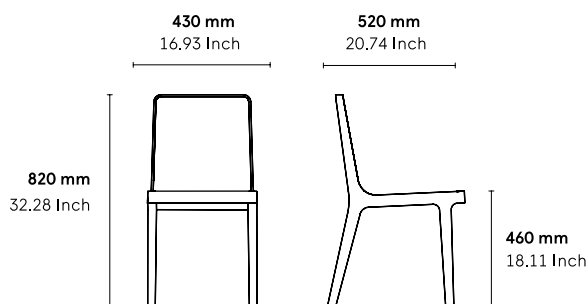

The Emea collection, featuring oak wood, showcases the company's technical expertise. An archetypical chair if there ever was one, this piece requires all the skills of the Alki team in terms of craftsmanship, assembly and precision. It is a perfect illustration of the idea of solid wood. Its different components appear to be carved from a single block.

CATEGORY:
Chair

ENVIRONMENT:
Indoor

APLICATIONS:
— CHR
— Public
— Office

WEIGHT: 5,4 kg

MATERIALS:
Solid oak structure. Seat in beech plywood with oak veneer (2 faces) or upholstered in fabric or leather. * Eco-leather upholstery not available. Felt glides.

IN OPTION: CMHR foam (non fire)

MADE TO ORDER: Finishes and upholsteries, page 2

SPARE PARTS:
Felt glides recommended for all types of flooring. Possibility to change for slide glides in case carpet floors.

ACCESSORIES: No

ASSEMBLED PRODUCT: Yes

COM UPHOLSTERY:
Upon request and under alki's confirmation.
COM 1 x 1,40 mts / 3 chairs
COL 5m² / 6 chairs

CLEANING AND CARE INSTRUCTIONS:
Dry cloth. To avoid aerosol and spray products with silicone. For upholstery versions please find cleaning instructions for selected fabric at kvadrat.de, gabriel.dk, anticcuir.com and hornschurch.com

DOWNLOADS:
3D and DG files are available at alki.fr – images bank section.

DIMENSIONS :

Non contractual document - modifiable without previous notice.