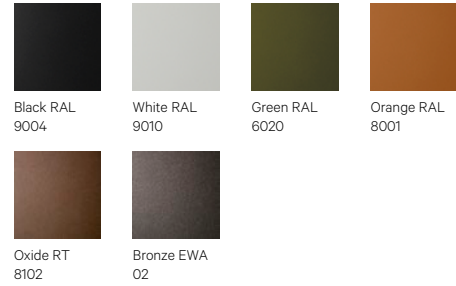

Finishes

Wood

Eco Leather

G1: Toronto | G2: Palma NF

Metal Frames

Leather

G4: Gracia

Fabrics by Gabriel