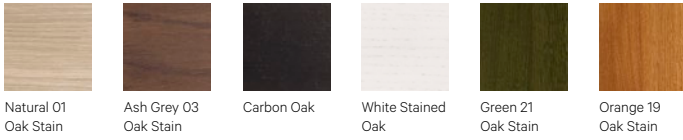

Finishes

Wood

Eco Leather

G1: Toronto | G2: Palma NF

Metal Frames

Leather

G4: Gracia

Fabrics by Gabriel