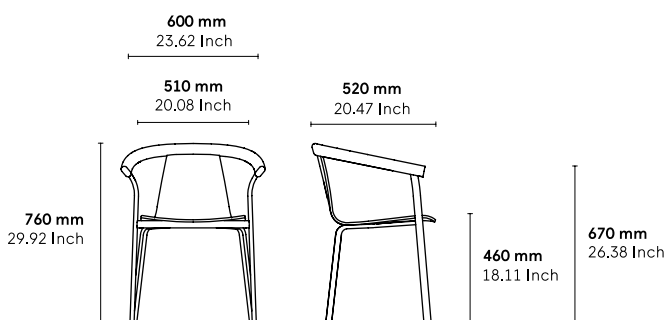

DIMENSIONS :

Non contractual document - modifiable without previous notice.