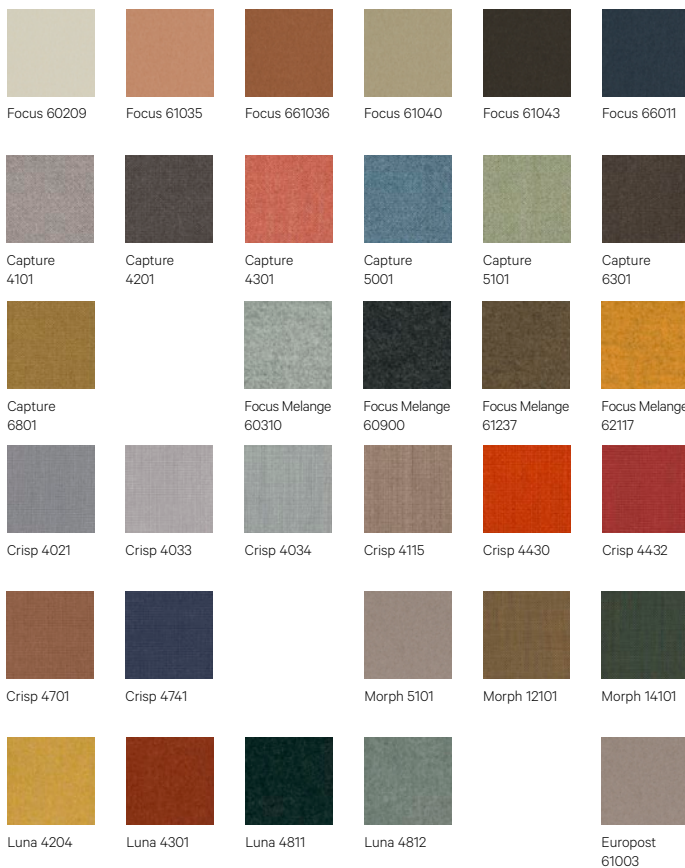

Fabrics by Gabriel

G1: Europost, Crisp, Capture, Focus | G2: Morph | G3: Luna, Focus M.