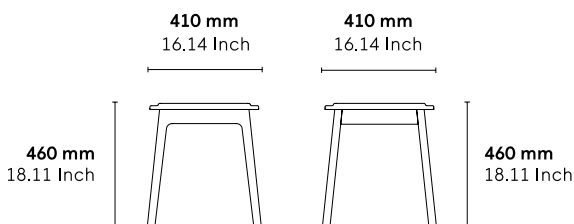

CATEGORY:

Chair

ENVIRONMENT:

Indoor

APPLICATIONS:

- CHR
- Public
- Office

WEIGHT: 3 kg

MATERIALS:

Solid oak construction. Seat in plywood upholstered in fabric, eco-leather and leather. Natural felt (4 mm thickness) Natural color Grey/Brown. Felt glides. For front and back in fabric: ONLY with Luna, Europost, Palma finishes.

IN OPTION: CMHR foam (non fire)

MADE TO ORDER: Finishes and upholsteries, page 2

SPARE PARTS:

Felt glides recommended for all types of flooring. Possibility to change for slide glides in case carpet floors.

ACCESSORIES: No

ASSEMBLED PRODUCT: Yes

COM UPHOLSTERY:

Upon request and under alki's confirmation.

COM 0,50 x 1,40 mts / 3 chairs

COL 5m² / 12 chairs

CLEANING AND CARE INSTRUCTIONS:

Dry cloth. To avoid aerosol and spray products with silicone. For upholstery versions please find cleaning instructions for selected fabric at kvadrat.dk, gabriel.dk, anticcuir.com and hornschuch.com

DOWNLOADS:

3D and DG files are available at alki.fr – images bank section.

CERTIFICATES AND SUSTAINABILITY:

European standard: UNE-EN 15377 Level 2 (equiv. 16139 Level 1)

DIMENSIONS :

Non contractual document - modifiable without previous notice.