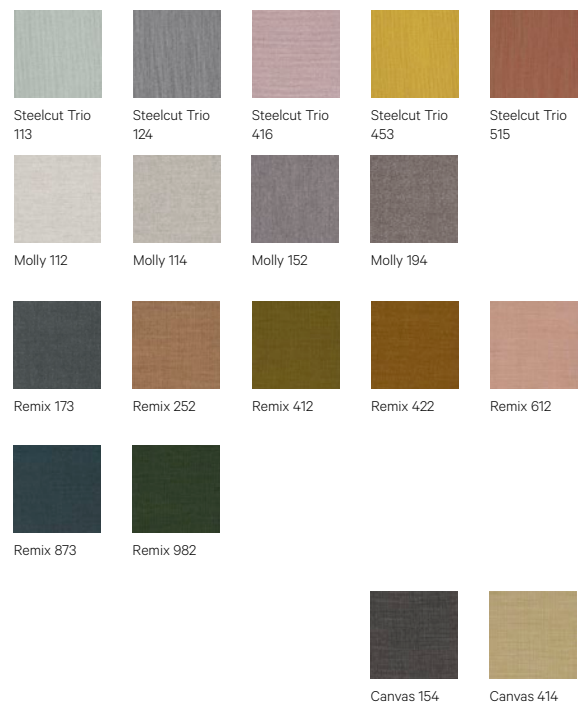

G4: Gracia

Fabrics by Gabriel

G1: Europost, Crisp, Capture, Focus | G2: Morph | G3: Luna, Focus M.

Fabrics by Kvadrat

G1: Remix | G2: Molly, Canvas | G3: Steelcut Trio

SEATING

Chairs

Lounge Chairs