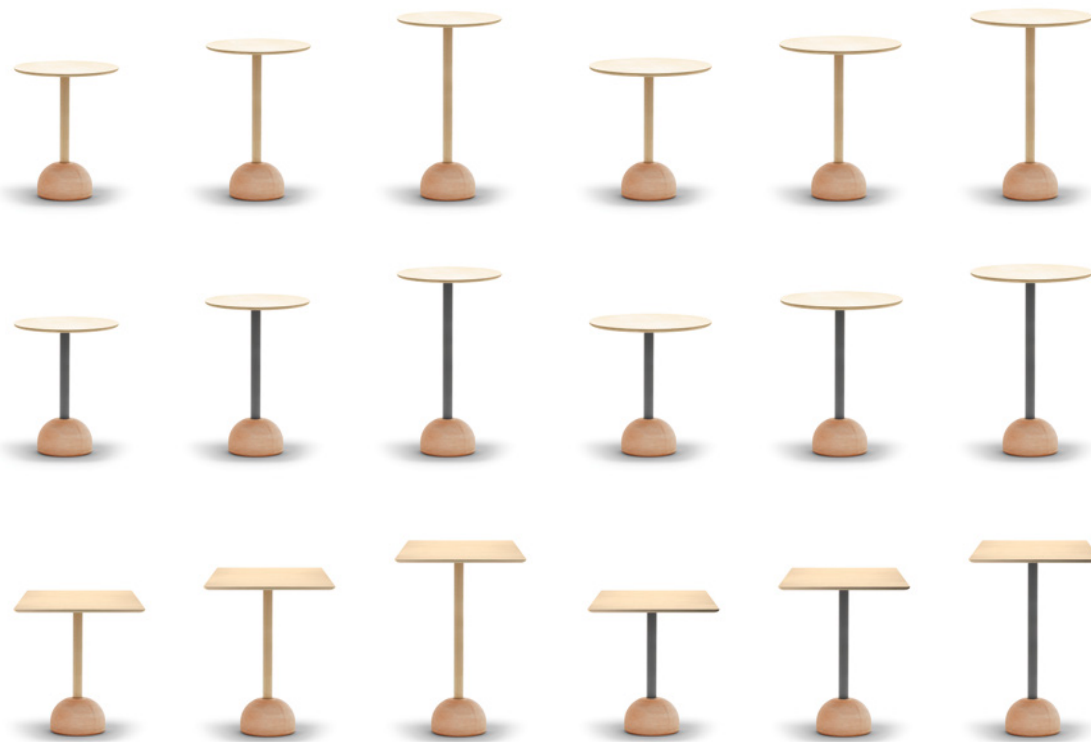

**DIMENSIONS :**

# Lur Collection

Design by Iratzoki Lizaso

TABLES

Bistrot Tables

## Bistro Tables

---

ORGANIZATION

Pots