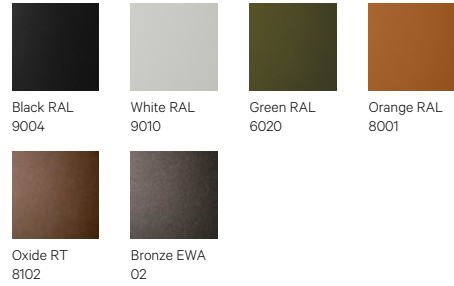

# Finitions

## Wood

Natural 01 Oak Stain | Ash Grey 03 Oak Stain | Carbon Oak | White Stained Oak | Green 21 Oak Stain | Orange 19 Oak Stain

## Eco Leather

G1: Toronto | G2: Palma NF

Toronto White | Toronto Pearl | Toronto Birch | Toronto Cappuccino | Toronto Carob | Toronto Chestnut  
 Toronto Cherry | Toronto Ashgrey | Toronto Cashmere | Toronto Mocca | Toronto Anthracite | Toronto Corn  
 Palma NF Smoke | Palma NF Schwartz | Palma NF Baltic

## Metal Frames

Black RAL 9004 | White RAL 9010 | Green RAL 6020 | Orange RAL 8001  
 Oxide RT 8102 | Bronze EWA 02