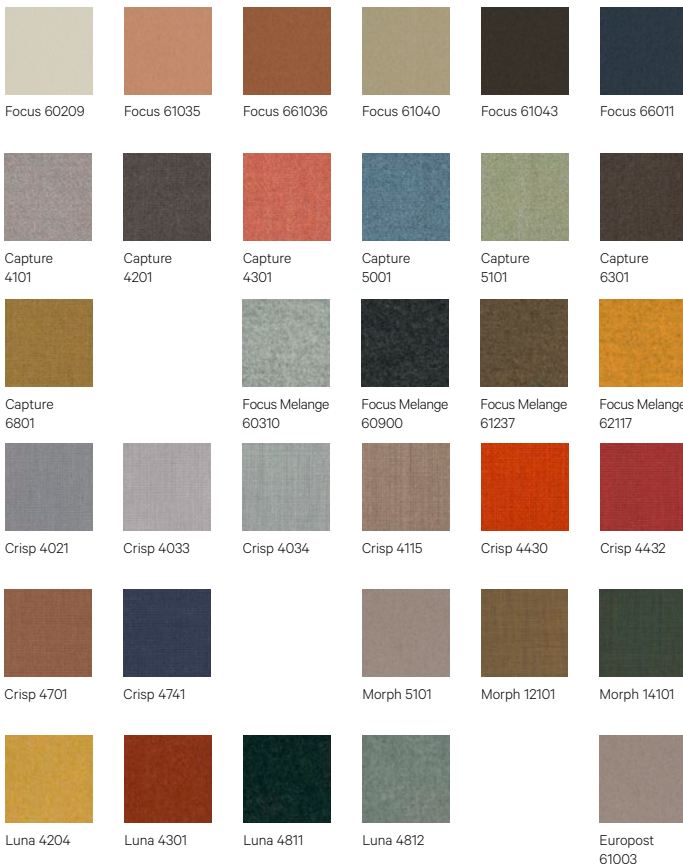

TÉLÉCHARGEMENTS :

Fichiers 3D et 2D sont disponibles sur alki.fr section banque d'images.

DIMENSIONS :

Finitions

Wood

Natural 01 Oak Stain | Ash Grey 03 Oak Stain | Carbon Oak | White Stained Oak | Green 21 Oak Stain | Orange 19 Oak Stain

Eco Leather

G1: Toronto | G2: Palma NF

Toronto White | Toronto Pearl | Toronto Birch | Toronto Cappuccino | Toronto Carob | Toronto Chestnut
 Toronto Cherry | Toronto Ashgrey | Toronto Cashmere | Toronto Mocca | Toronto Anthracite | Toronto Corn
 Palma NF Smoke | Palma NF Schwartz | Palma NF Baltic

Fabrics by Gabriel

G1: Europost, Crisp, Capture, Focus | G2: Morph | G3: Luna, Focus M.

Focus 60209 | Focus 61035 | Focus 661036 | Focus 61040 | Focus 61043 | Focus 66011
 Capture 4101 | Capture 4201 | Capture 4301 | Capture 5001 | Capture 5101 | Capture 6301
 Capture 6801 | Focus Melange 60310 | Focus Melange 60900 | Focus Melange 61237 | Focus Melange 62117
 Crisp 4021 | Crisp 4033 | Crisp 4034 | Crisp 4115 | Crisp 4430 | Crisp 4432
 Crisp 4701 | Crisp 4741 | Morph 5101 | Morph 12101 | Morph 14101
 Luna 4204 | Luna 4301 | Luna 4811 | Luna 4812 | Europost 61003

Metal Frames

Black RAL 9004 | White RAL 9010 | Green RAL 6020 | Orange RAL 8001
 Oxide RT 8102 | Bronze EWA 02

Leather

G4: Gracia

Gracia 117 | Gracia 902 | Gracia 903 | Gracia 908 | Gracia 911
 Gracia 913 | Gracia 925 | Gracia 930 | Gracia 942 | Gracia 943
 Gracia 945 | Gracia 1967 | Gracia 1920