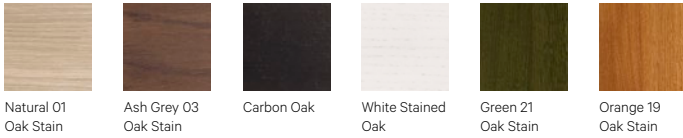

TÉLÉCHARGEMENTS :

Fichiers 3D et 2D sont disponibles sur alki.fr section banque d'images.

DIMENSIONS :

Finitions

Wood

Natural 01 Oak Stain | Ash Grey 03 Oak Stain | Carbon Oak | White Stained Oak | Green 21 Oak Stain | Orange 19 Oak Stain

Eco Leather

G1: Toronto | G2: Palma NF

Toronto White | Toronto Pearl | Toronto Birch | Toronto Cappuccino | Toronto Carob | Toronto Chestnut
 Toronto Cherry | Toronto Ashgrey | Toronto Cashmere | Toronto Mocca | Toronto Anthracite | Toronto Corn
 Palma NF Smoke | Palma NF Schwartz | Palma NF Baltic