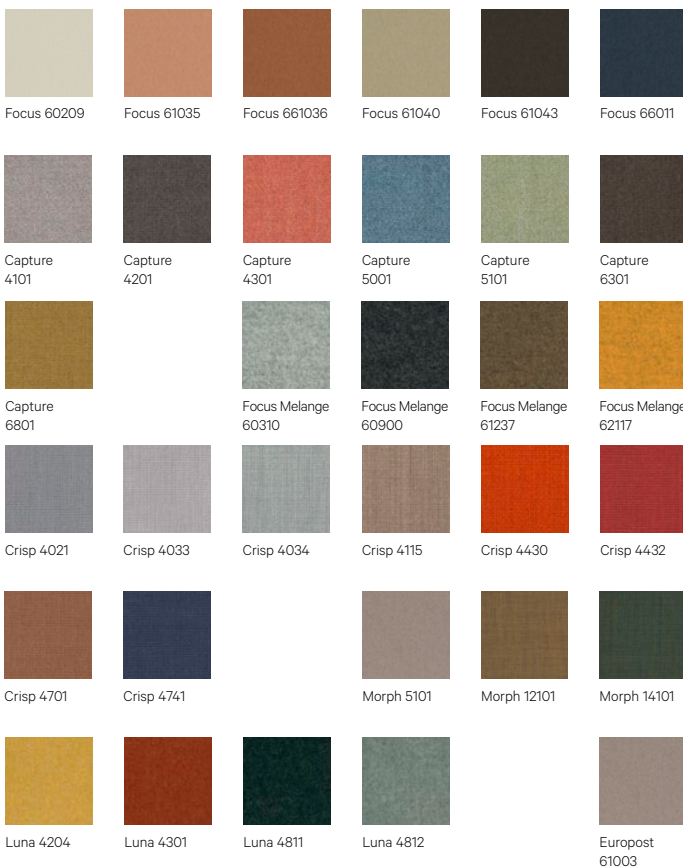

Wood

Eco Leather

G1: Toronto | G2: Palma NF

Leather

G4: Gracia

Fabrics by Gabriel

G1: Europost, Crisp, Capture, Focus | G2: Morph | G3: Luna, Focus M.

Fabrics by Kvadrat