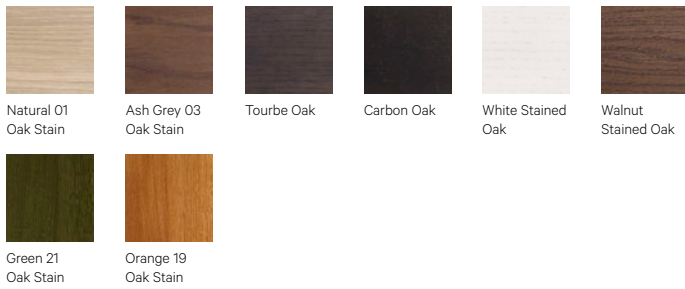

Finitions

Wood

Eco Leather

G1: Toronto | G2: Palma NF

Leather

G4: Gracia

Fabrics by Gabriel

G1: Europost, Crisp, Capture, Focus | G2: Morph | G3: Luna, Focus M.