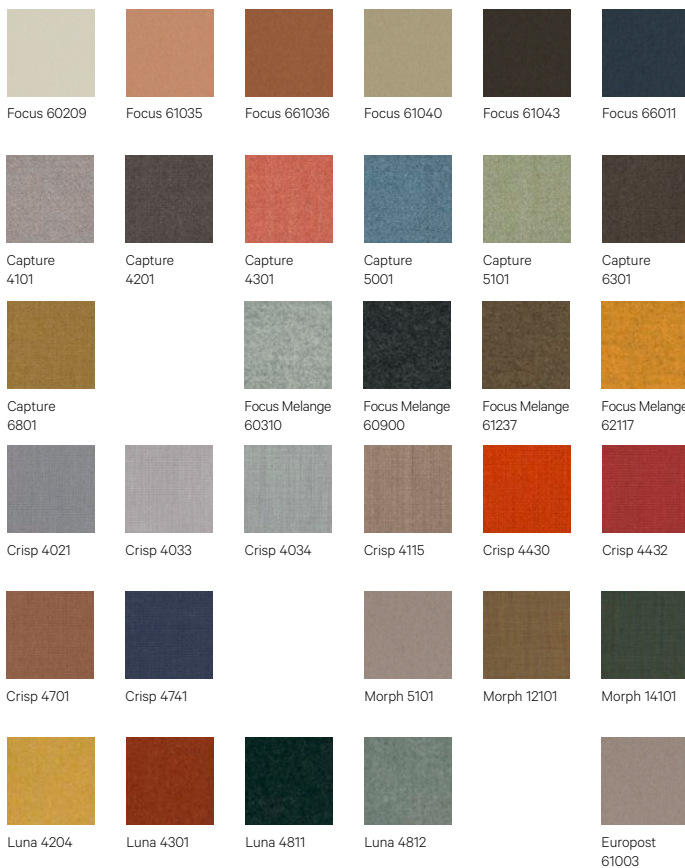

Finitions

Wood

Eco Leather

G1: Toronto | G2: Palma NF

Leather

G4: Gracia

Fabrics by Gabriel

G1: Europost, Crisp, Capture, Focus | G2: Morph | G3: Luna, Focus M.