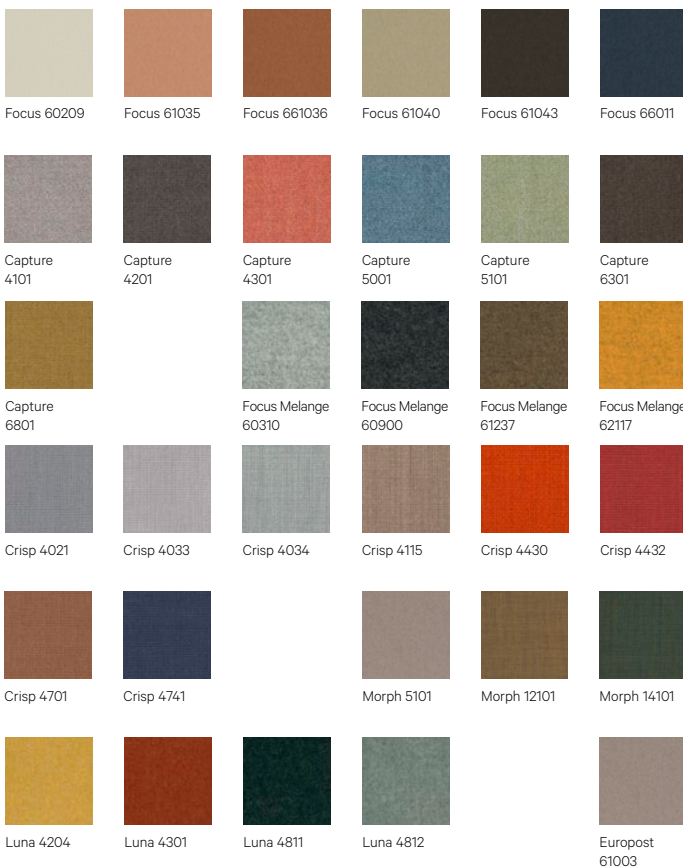

G1: Toronto | G2: Palma NF

Leather

G4: Gracia

Fabrics by Gabriel

G1: Europost, Crisp, Capture, Focus | G2: Morph | G3: Luna, Focus M.

Fabrics by Kvadrat

G1: Remix | G2: Molly, Canvas | G3: Steelcut Trio

Heldu Collection