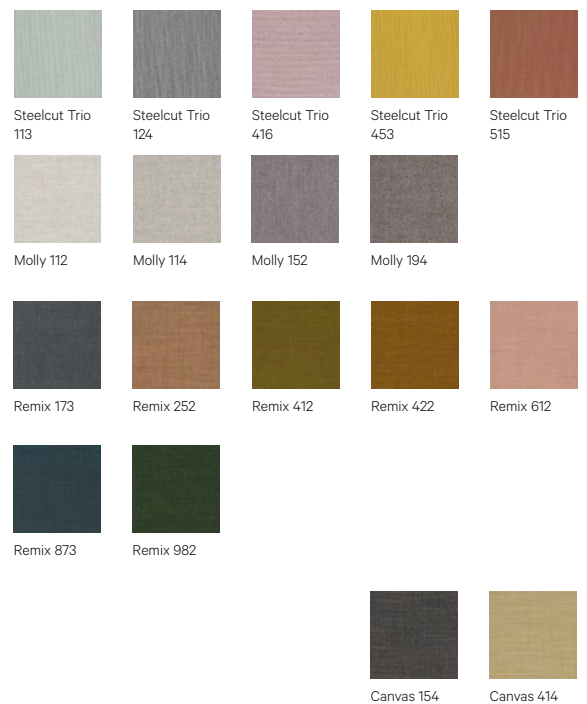

Eco Leather

G1: Toronto | G2: Palma NF

Fabrics by Gabriel

G1: Europost, Crisp, Capture, Focus | G2: Morph | G3: Luna, Focus M.

Leather

G4: Gracia

Fabrics by Kvadrat

G1: Remix | G2: Molly, Canvas | G3: Steelcut Trio