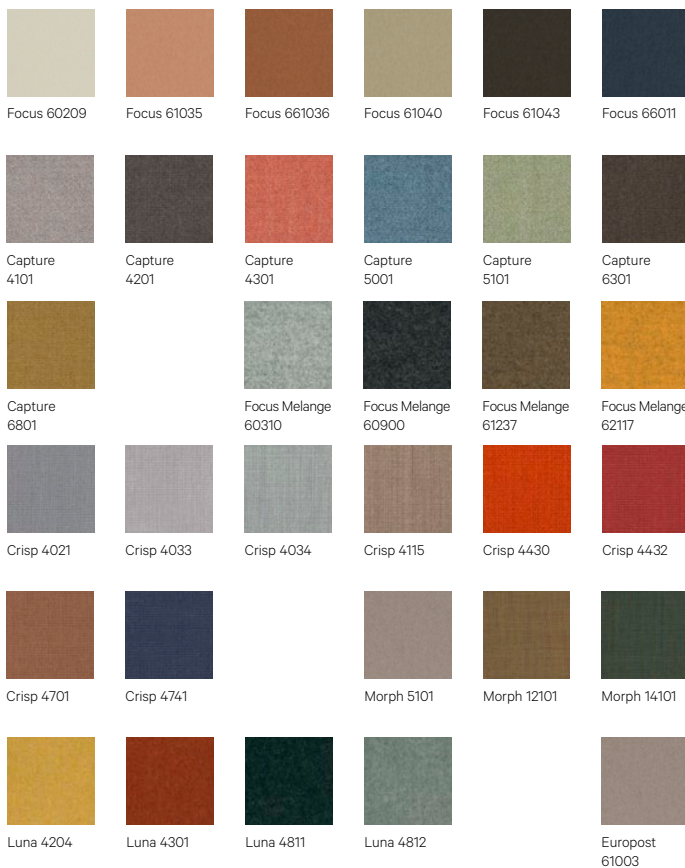

Eco Leather

G1: Toronto | G2: Palma NF

Fabrics by Gabriel

G1: Europost, Crisp, Capture, Focus | G2: Morph | G3: Luna, Focus M.

Leather

G4: Gracia

Fabrics by Kvadrat

G1: Remix | G2: Molly, Canvas | G3: Steelcut Trio