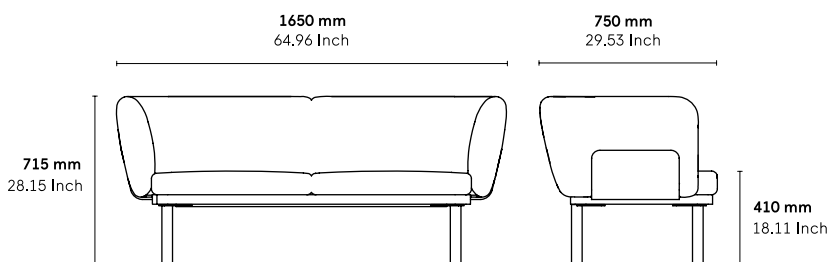

DIMENSIONS :

Non contractual document - modifiable without previous notice.