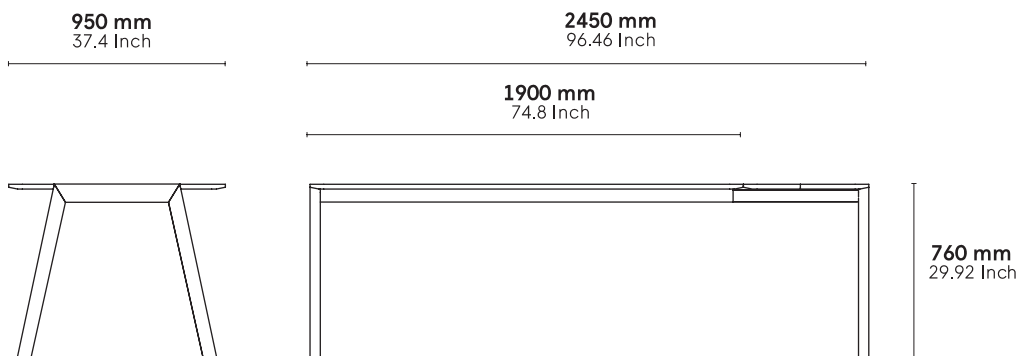

DIMENSIONS :

Non contractual document - modifiable without previous notice.