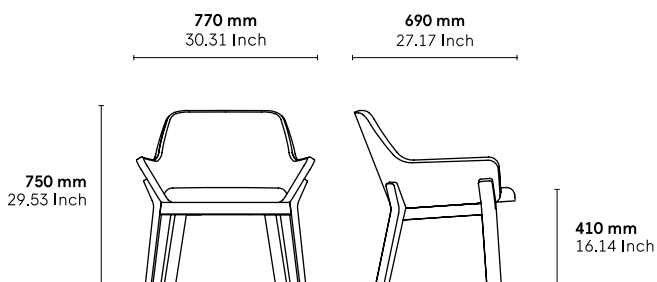

DIMENSIONS :

Non contractual document - modifiable without previous notice.