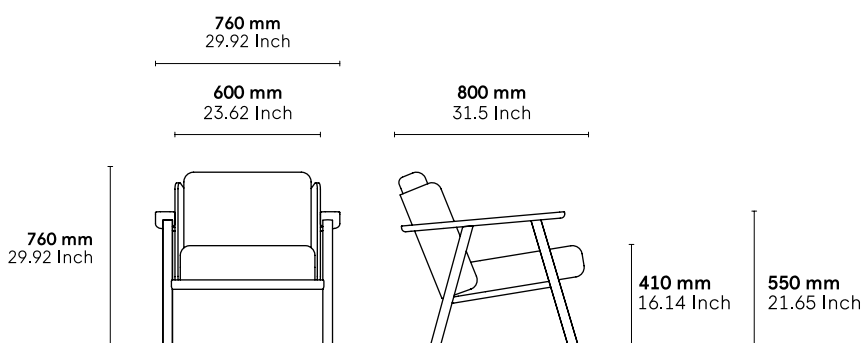

DIMENSIONS :

Non contractual document - modifiable without previous notice.