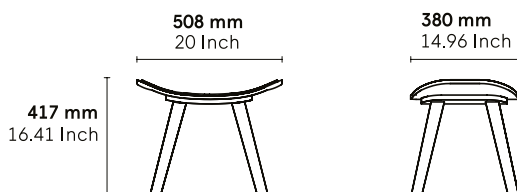

Kuskoa family is enriched with a lounge chair. A large and delicate shell particularly comfortable, finely upholstered, placed on a solid oak trestle. Many choices of fabrics are available for this new collection of chairs and ottomans. Kuskoa lounge fits both in the residential sphere as well in hospitality or contracts.

CATEGORY:

Lounge

ENVIRONMENT:

Indoor

APPLICATIONS:

- CHR
- Public
- Office

WEIGHT: 7 kg

MATERIALS:

Solid oak construction. Seat upholstered in fabric, leather or eco leather.

IN OPTION: CMHR foam (non fire)

MADE TO ORDER: Finishes and upholsteries, page 2

ACCESSORIES: No

ASSEMBLED PRODUCT: Yes

COM/COL UPHOLSTERY:

Upon request and under alki's confirmation.

REMOVABLE PRODUCT: No

CLEANING AND CARE INSTRUCTIONS:

Dry cloth. To avoid aerosol and spray products with silicone.

For upholstery versions please find cleaning instructions for selected fabric at kvadrat.dk, gabriel.dk, anticcuir.com and hornschurch.com

DOWNLOADS:

3D and 2D files are available at alki.fr – images bank section.

DIMENSIONS :

Non contractual document - modifiable without previous notice.