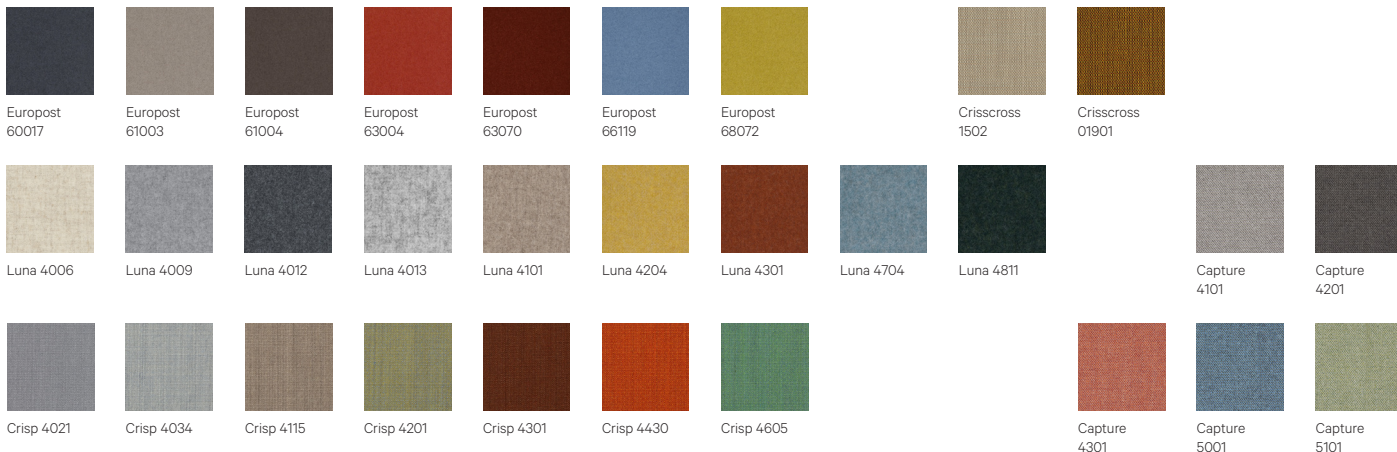

Fabrics by Gabriel

G1: Europost, Crisp, Capture | G2: Crisscross | G3: Luna

Europost 60017   Europost 61003   Europost 61004   Europost 63004   Europost 63070   Europost 66119   Europost 68072   Crisscross 1502   Crisscross 01901
Luna 4006   Luna 4009   Luna 4012   Luna 4013   Luna 4101   Luna 4204   Luna 4301   Luna 4704   Luna 4811   Capture 4101   Capture 4201
Crisp 4021   Crisp 4034   Crisp 4115   Crisp 4201   Crisp 4301   Crisp 4430   Crisp 4605   Capture 4301   Capture 5001   Capture 5101