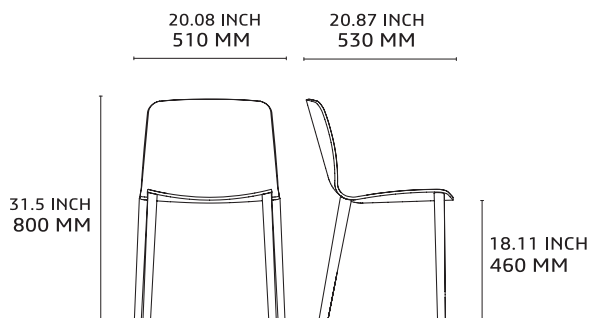

DIMENSIONS:

CATEGORY:

Chair

ENVIRONMENT:

Indoor

APPLICATIONS:

- CHR
- Public
- Office

WEIGHT: 6,2 kg