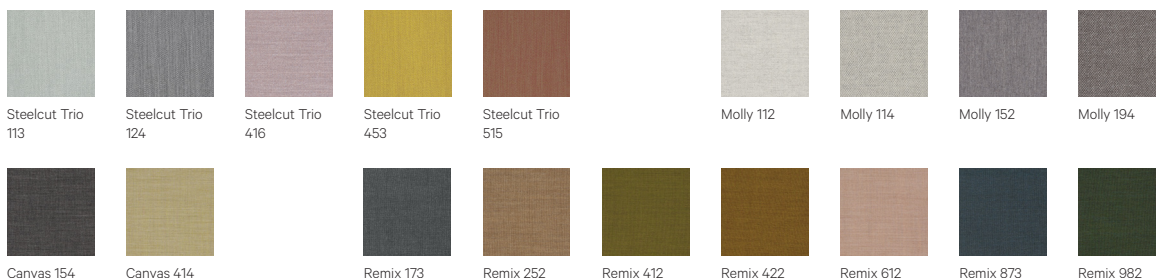

Fabrics by Kvadrat

G1: Remix | G2: Molly, Canvas | G3: Steelcut Trio

Steelcut Trio 113   Steelcut Trio 124   Steelcut Trio 416   Steelcut Trio 453   Steelcut Trio 515   Molly 112   Molly 114   Molly 152   Molly 194
Canvas 154   Canvas 414   Remix 173   Remix 252   Remix 412   Remix 422   Remix 612   Remix 873   Remix 982